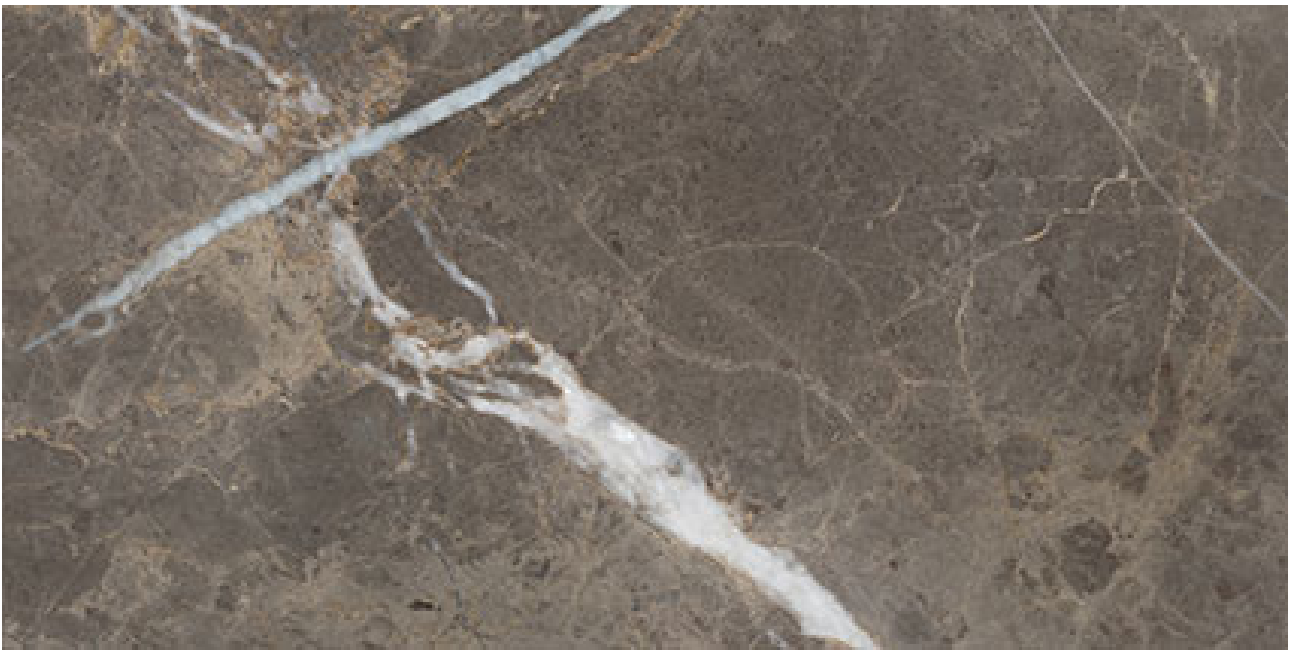

# GRAMERCY

KITCHEN AND BATH

---

**PRODUCT**  
**ROYAL STONEWORKS 12X24 REGAL BROWN MARBLE**  
**HONED**

---

Tile | 12"x24" | Porcelain

**TECHNICAL DATA**

CODE: QUSW-RM-5H  
NAME: Royal Stoneworks 12X24 Regal Brown Marble Honed  
SERIES: Royal Stoneworks  
SIZE: 12"x24"  
FINISH: Honed  
LOOK: Stone Look  
EDGE: Rectified  
FAMILY: Tile  
FROST RESISTANCE: Yes  
SHADE VARIATION: V3  
STYLE: Contemporary  
SUITABLE FOR: Indoor|Shower  
TYPOLOGY: Porcelain  
TYPE OF PIECE: Field Tile  
USE: Floor and Wall