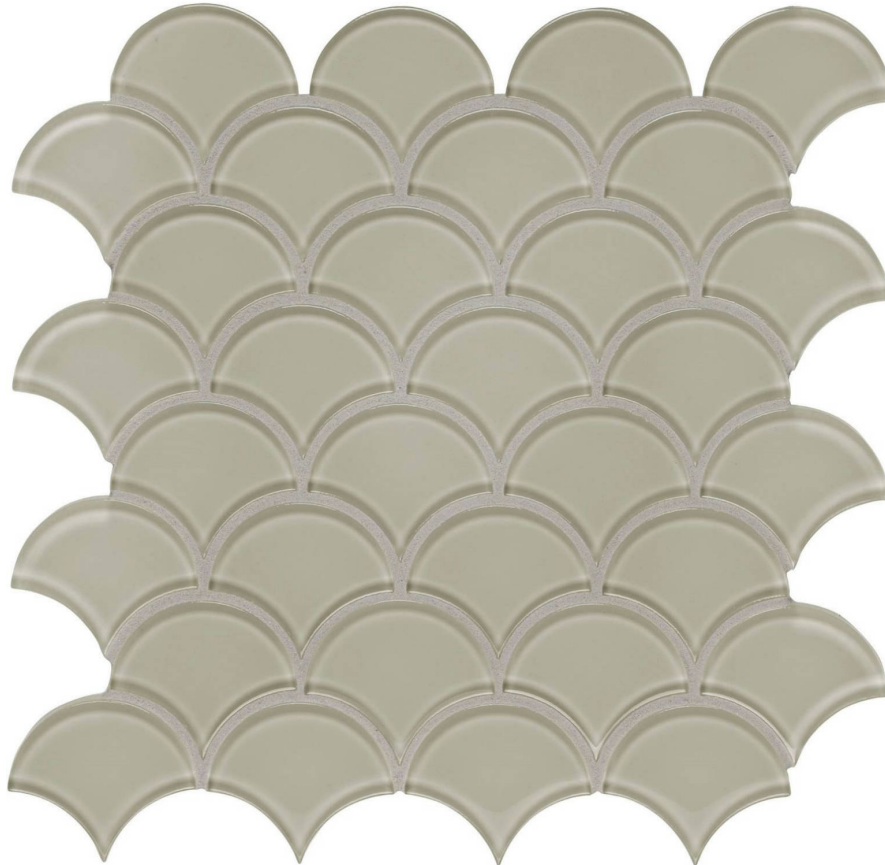

### EARTH SCALLOP MOSAIC

---

Mosaic and Decorative Tile | 12"x12" |

**TECHNICAL DATA**

CODE: AC35-109  
NAME: Earth Scallop Mosaic  
SERIES: Bliss Element  
SIZE: 12"x12"  
FINISH: Gloss  
LOOK: Glass  
FAMILY: Mosaic and Decorative Tile  
MOSAIC CHIP SIZE: Mesh-Mounted  
STYLE: Classic  
SUITABLE FOR: Indoor|Outdoor  
TYPE OF PIECE: Mosaic  
USE: Wall only