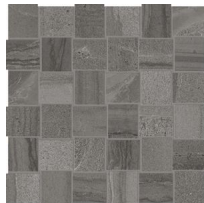

Arcadia 12X24 Trentino Polished
12"x24" | Glazed Porcelain

Arcadia 12X24 Valle D'Aosta
12"x24" | Glazed Porcelain

Arcadia 12X24F Ferrara Matte
12"x24" | Glazed Porcelain

Arcadia 2X2 Basketweave Ferrara Matte
12"x12" | Glazed Porcelain

Arcadia 2X2 Basketweave Lombardy Matte
12"x12" | Glazed Porcelain

Arcadia 2X2 Basketweave Trentino Matte
12"x12" | Glazed Porcelain

Arcadia 2X2 Basketweave Valle D'Aosta
12"x12" | Glazed Porcelain

Arcadia 3X12 Sb Ferrara Matte
3"x12" | Glazed Porcelain