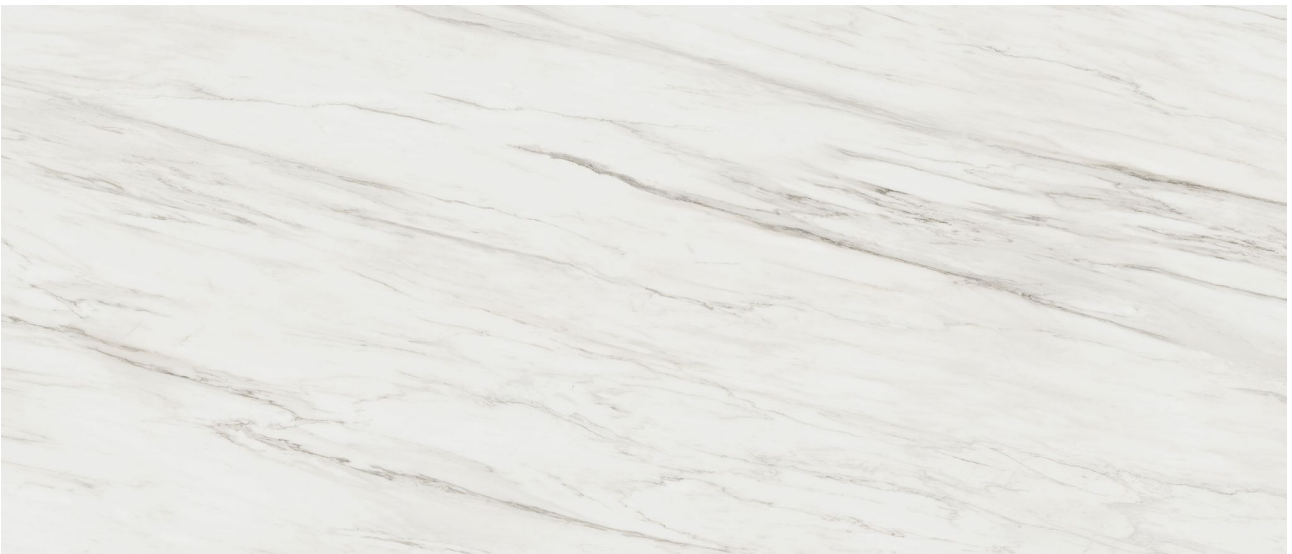

GRAMERCY

KITCHEN AND BATH

PRODUCT

ROYAL STONEWORKS 48X110 ITALIAN CREAM VEIN HONED

Tile | 48"x110" | Sintered Slab

ROOM SCENES

TECHNICAL DATA

CODE: QUSW-IC-2H

NAME: Royal Stoneworks 48X110 Italian Cream Vein Honed

SERIES: Royal Stoneworks

SIZE: 48"x110"

FINISH: Honed

LOOK: Stone Look

EDGE: Rectified

FAMILY: Tile

FROST RESISTANCE: Yes

STYLE: Contemporary

SUITABLE FOR: Indoor|Shower

TYPOLOGY: Sintered Slab

TYPE OF PIECE: Field Tile

USE: Floor and Wall

NOTES: This product is special order and cannot be cancelled, returned, or refunded.

PACKING