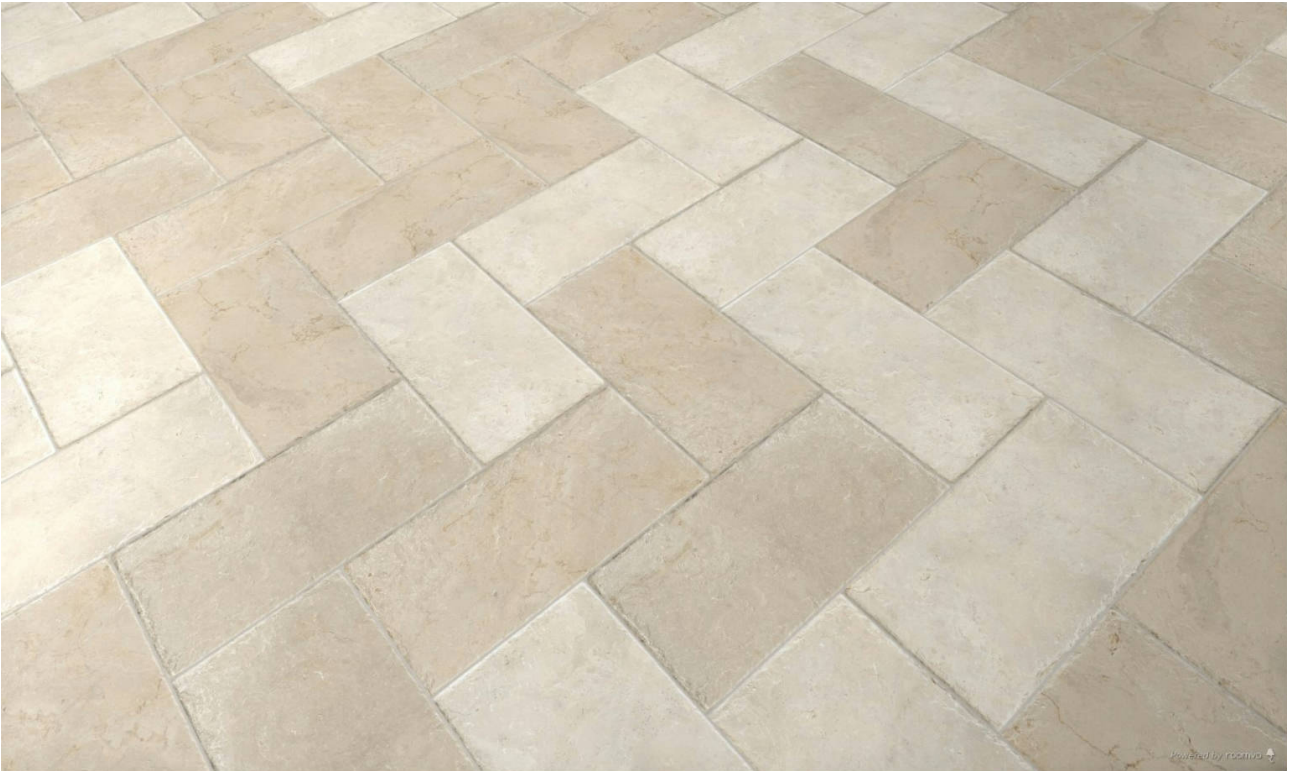

### DOR SAND 12X24"

---

Tile | 12"x24" | Porcelain

**GRAPHIC VARIETY**

**TECHNICAL DATA**

CODE: QUEL-DO-1  
NAME: Dor Sand 12X24"  
SERIES: Elevation  
SIZE: 12"x24"  
FINISH: Natural  
LOOK: Stone Look  
EDGE: Rectified  
FAMILY: Tile  
FROST RESISTANCE: Yes  
PEI: 4  
STYLE: Traditional  
SUITABLE FOR: |Indoor|Shower  
TYPOLOGY: Porcelain  
THICKNESS (APH): 10 mm  
TYPE OF PIECE: Field Tile  
USE: Floor and Wall