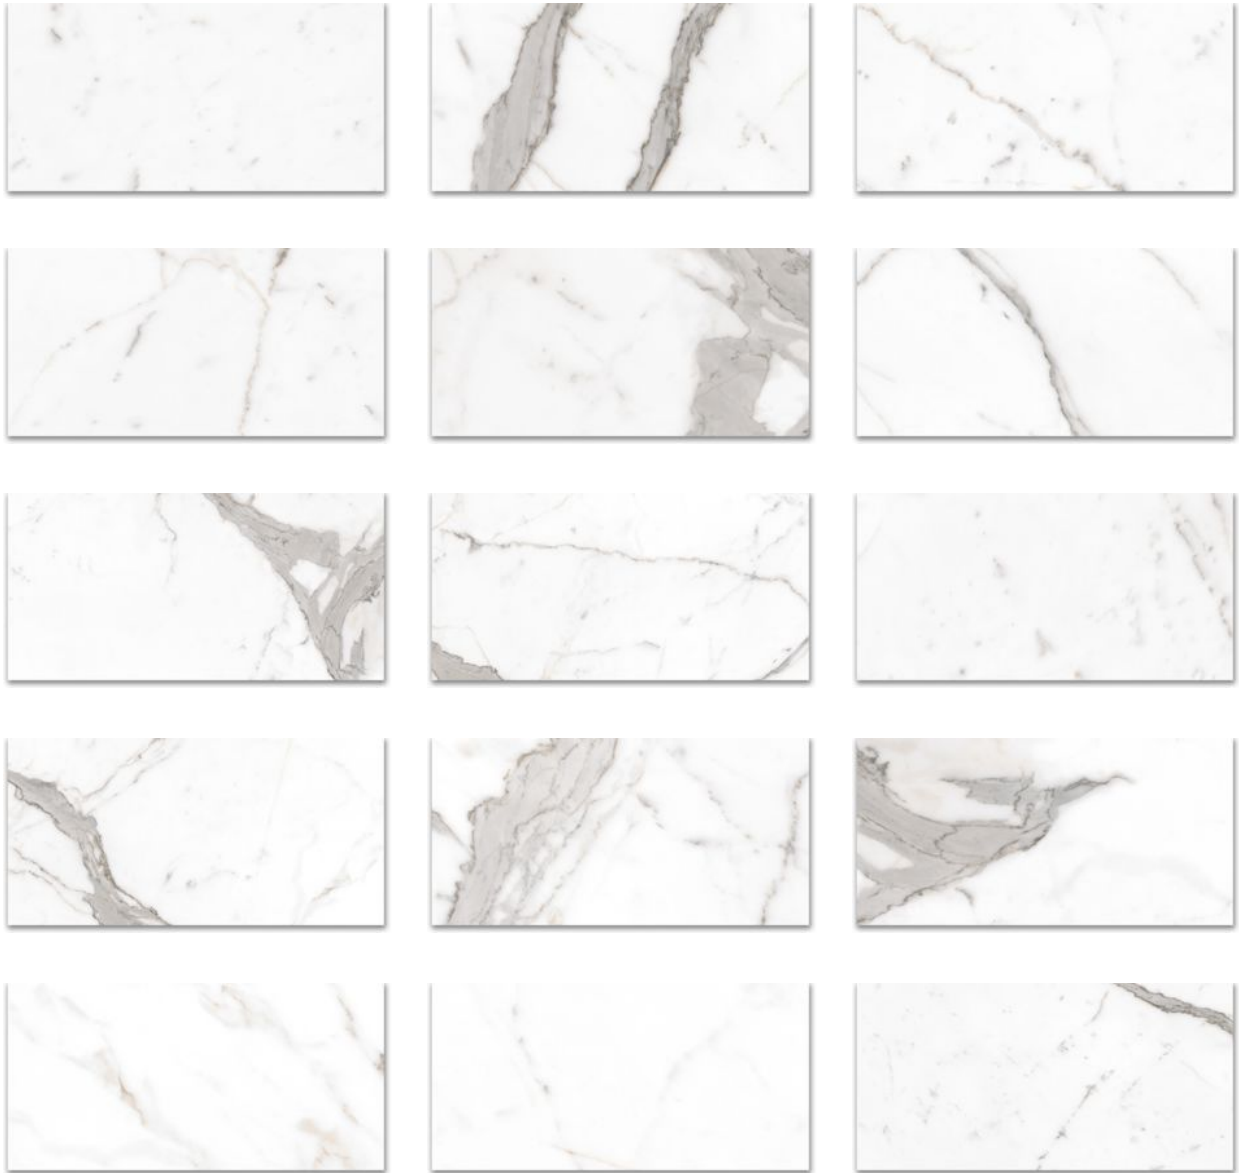

GRAMERCY

KITCHEN AND BATH

PRODUCT

24X48 POLISHED AMORE GREY

Tile | 24"x48" | Porcelain

GRAPHIC VARIETY

TECHNICAL DATA

CODE: QUMY-AM-2P

NAME: 24X48 Polished Amore Grey

SERIES: Mystique

SIZE: 24"x48"

FINISH: Polished

LOOK: Marble Look

EDGE: Rectified

FAMILY: Tile

FROST RESISTANCE: Yes

PEI: 4

SHADE VARIATION: V4

STYLE: Contemporary

SUITABLE FOR: Indoor|Shower

TPOLOGY: Porcelain

TYPE OF PIECE: Field Tile

USE: Floor and Wall

NOTES: •MADE IN THE USA •Products containing as much as 45% recycled content. • Post-consumer recycled content levels as much as 3%. • Zero industrial wastewater discharge. • A 99% internal process recycling rate. • Local sourcing of >95% raw materials (within 500-mile radius of factory) resulting in low transportation related carbon emissions.