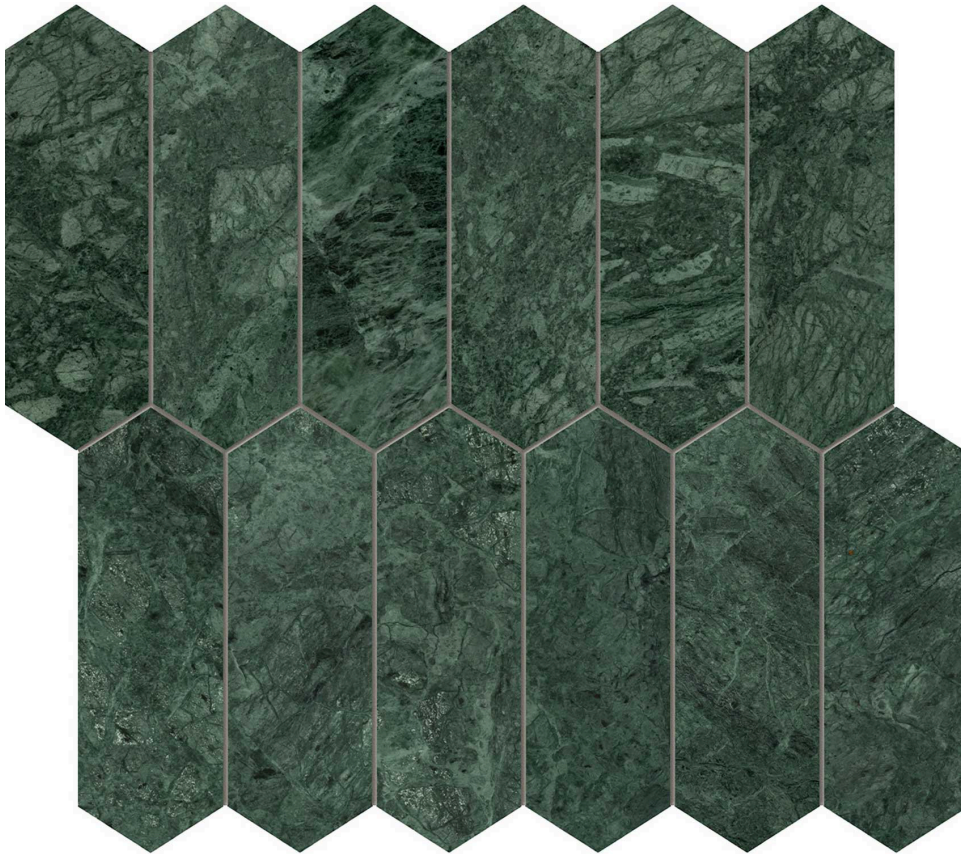

GRAMERCY

KITCHEN AND BATH

PRODUCT

DIOSA VERDE 2X6 PICKET MOSAIC

Stone | 10.5"x12" | Marble

TECHNICAL DATA

CODE: AS5001-03350

NAME: Diosa Verde 2x6 Picket Mosaic

SERIES: Diosa Verde

SIZE: 10.5"x12"

FINISH: Polished

FAMILY: Stone

MOSAIC CHIP SIZE: 2"x6"

SUITABLE FOR: Indoor|Shower

TPOLOGY: Marble

TYPE OF PIECE: Mosaic