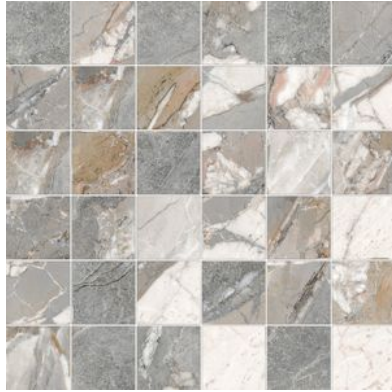

### DYNASTY GREY 2X2 MOSAIC

---

Tile | 12"x12" | Porcelain

**GRAPHIC VARIETY**

**TECHNICAL DATA**

CODE: QUDY-GR-M1  
NAME: Dynasty Grey 2X2 Mosaic  
SERIES: Dynasty  
SIZE: 12"x12"  
FINISH: Matt  
LOOK: Marble Look  
BREAKING STRENGTH (APH): min. 35 N/mm<sup>2</sup>  
CHEMICAL RESISTANCE (APH): Not Affected  
FAMILY: Tile  
FROST RESISTANCE: Yes  
MOSAIC CHIP SIZE: 2"X2"  
PEI: 4  
SHADE VARIATION: V4  
STAIN RESISTANCE (APH): Not Affected  
STYLE: Traditional  
SUITABLE FOR: Indoor, Outdoor, Pool, Backsplash, Shower  
TYPOLOGY: Porcelain  
THICKNESS (APH): 8.5 Mm  
TYPE OF PIECE: Mosaic  
USE: Floor and Wall