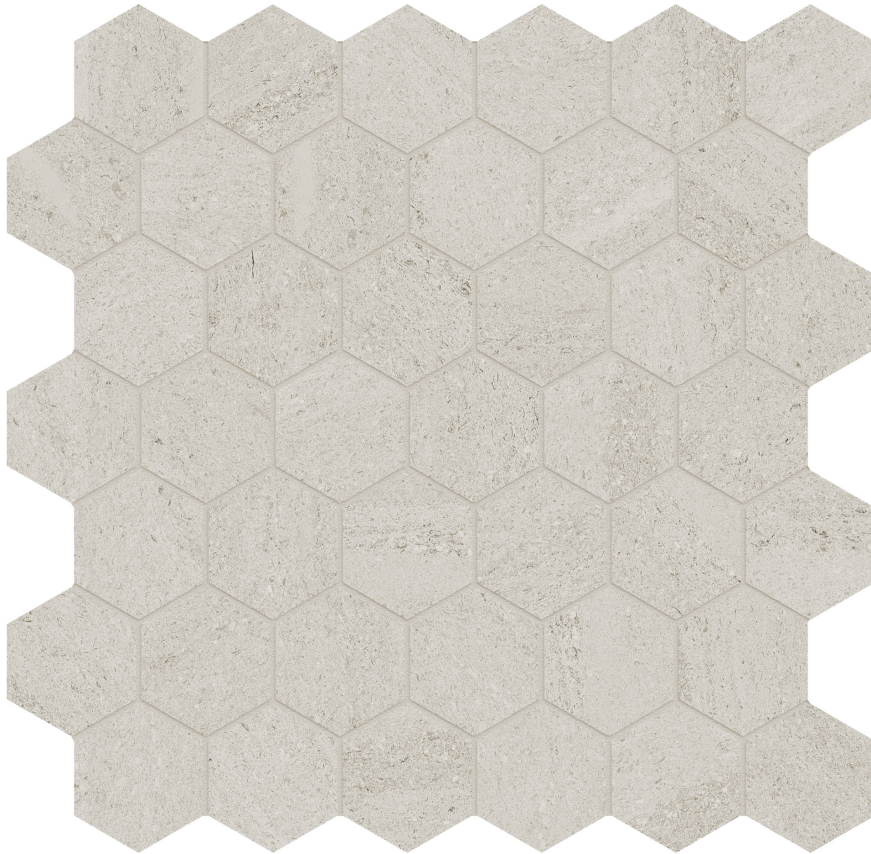

GRAMERCY

KITCHEN AND BATH

PRODUCT

LITHOFORM 2\'' HEX VEINCUT DUNES

Tile | 12"x12" | Porcelain

TECHNICAL DATA

CODE: AC8510-00350

NAME: Lithoform 2" Hex Veincut Dunes

SERIES: Lithoform

SIZE: 12"x12"

FINISH: Organic Matte

LOOK: Stone Look

EDGE: Rectified

FAMILY: Tile

STYLE: Contemporary

SUITABLE FOR: Indoor| Outdoor

TPOLOGY: Porcelain

TYPE OF PIECE: Mosaic

USE: Floor and Wall

NOTES: This product is special order and cannot be cancelled, returned, or refunded.

PACKING

Size	Product type	BOX			PALLET		
		pcs	sqft	lb	boxes	sqft	lb
12"x12"	Mosaic	10	9.69		45		