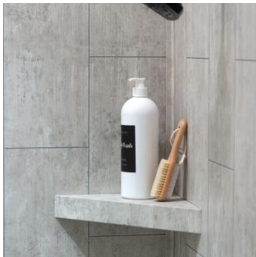

GRAMERCY

KITCHEN AND BATH

SERIES

WIND GUST PLUS

Stone Look | | SPC

PRODUCTS

Wind Gust Shower Wall Kit
36x60x78
36"x60"x78" | SPC

Wind Gust Shower Wall Kit 32x60x78
32"x60"x78" | SPC

Wind Gust Shower Wall Kit 30x60x78
30"x60"x78" | SPC

Wind Gust Shower Wall Kit
36x36x78
36"x36"x78" | SPC

Wind Gust Shower Bench 26x18.63x3
26"x18.63"x3" | SPC

Wind Gust Niche 14.5x12 inside
14.5"x12"x2" | SPC

Wind Gust Shower Shelf
14.56x7.12x2
14.5"x7.12"x2" | SPC

ROOM SCENES

Size	Product type	BOX			PALLET		
		pcs	sqft	lb	boxes	sqft	lb
36"x60"x78"							
32"x60"x78"							
30"x60"x78"							
36"x36"x78"							
26"x18.63"x3"							
14.5"x12"x2"							