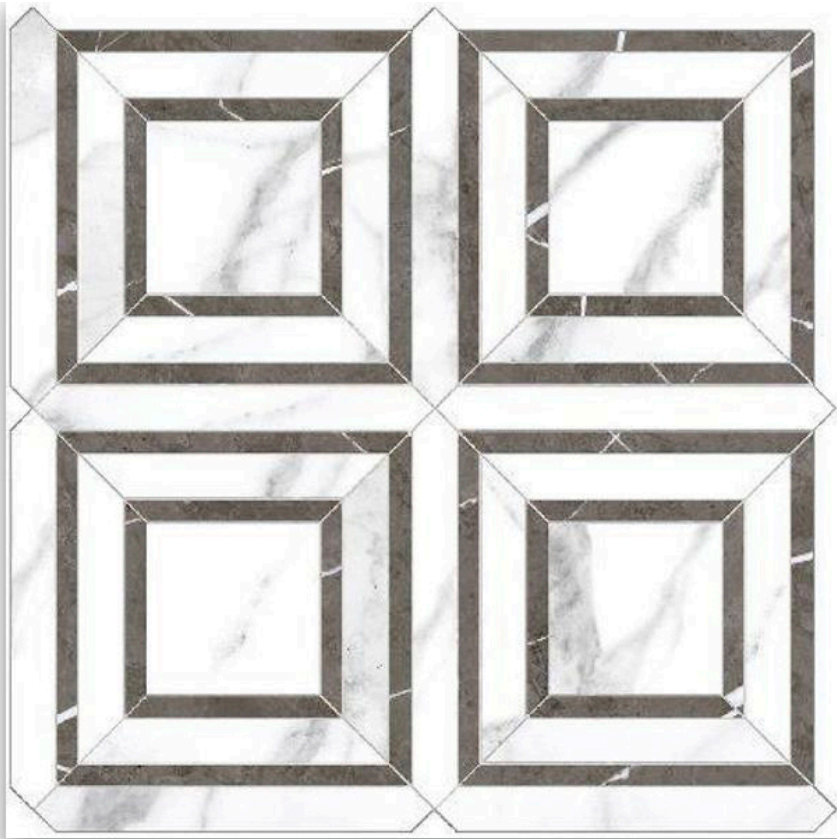

### POLISHED LOVE PIAZZA MOSAIC

---

Tile | 12"x12" | Porcelain

**TECHNICAL DATA**

**CODE:** QUAD-LO-M4PN  
**NAME:** Polished Love Piazza Mosaic  
**SERIES:** Ardor  
**SIZE:** 12"x12"  
**FINISH:** Polished  
**LOOK:** Marble Look  
**EDGE:** Rectified  
**FAMILY:** Tile  
**FROST RESISTANCE:** Yes  
**MOSAIC CHIP SIZE:** Mesh-Mounted  
**STYLE:** Contemporary  
**SUITABLE FOR:** Backsplash|Indoor  
**TPOLOGY:** Porcelain  
**TYPE OF PIECE:** Mosaic  
**USE:** Floor and Wall