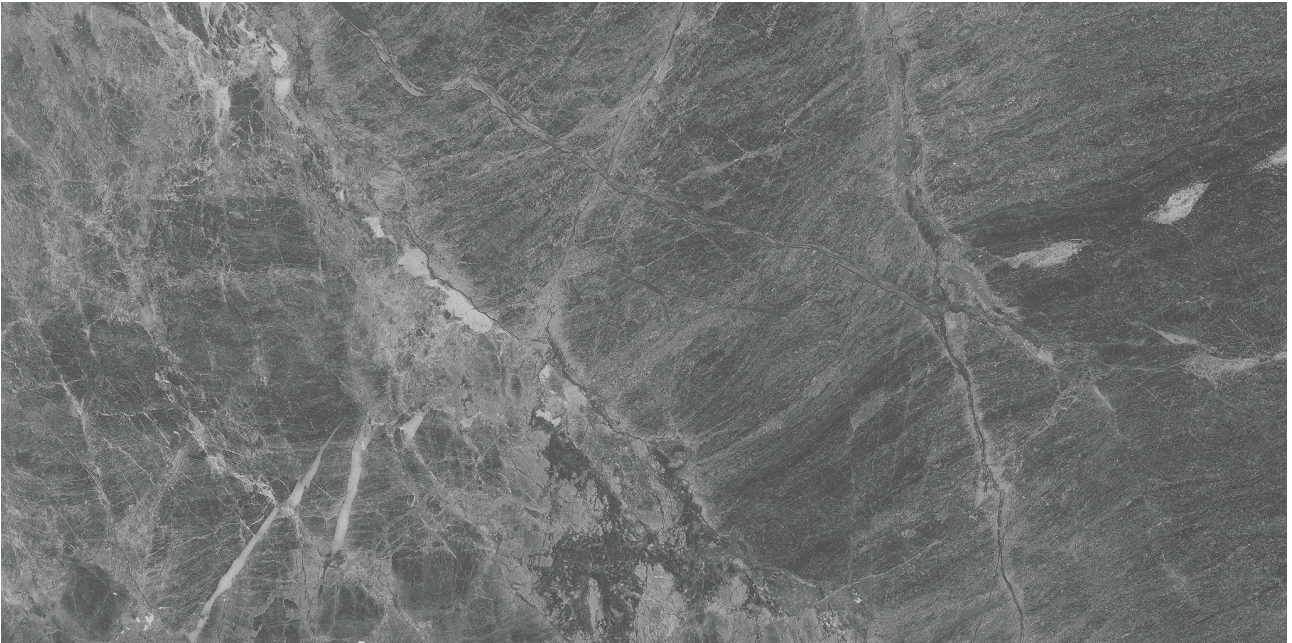

GRAMERCY

KITCHEN AND BATH

PRODUCT

GEMMA MYSTIQUE 12X24

Stone | 12"x24" | Marble

TECHNICAL DATA

CODE: AS5000-05790
NAME: Gemma Mystique 12x24
SERIES: Gemma Mystique
SIZE: 12"x24"
FINISH: Brushed
EDGE: Straight Edge
FAMILY: Stone
SUITABLE FOR: Indoor|Shower
TYPOLOGY: Marble
TYPE OF PIECE: Field Tile
USE: Floor and Wall