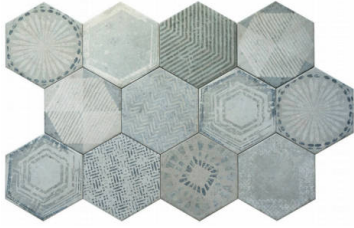

## ALMA

---

Terracotta | | Porcelain

Bring modern sophistication and rustic charm into harmony with the Qualis Ceramica Alma collection. This contemporary terracotta-look porcelain tile offers the timeless appeal of natural materials, reimagined for modern spaces. With its frost-resistant durability, the Alma collection is designed for seamless indoor and outdoor use, making it the perfect choice for walls, floors, and beyond. Available in four striking options—Grey Hexagon, Grey Decor Hexagon, Sand Hexagon, and Sand Decor Hexagon—this collection provides endless design possibilities. The

Decor Hexagons feature nine distinct patterns that are randomly mixed in each carton, ensuring a truly unique and dynamic layout. Whether you're creating an inviting patio, a stylish bathroom, or a cozy kitchen, the Alma collection adds depth, character, and versatility to any project. Transform your space with tiles that combine artistic flair, practicality, and contemporary elegance—experience the beauty of Qualis Ceramica Alma.

**PRODUCTS**

**Alma 5.5X6.3 Grey Decor Hexagon**  
5.5"x6.3" | Porcelain

**Alma 5.5X6.3 Grey Hexagon**  
5.5"x6.3" | Porcelain

**Alma 5.5X6.3 Sand Decor Hexagon**  
5.5"x6.3" | Porcelain

**Alma 5.5X6.3 Terra Hexagon**  
5.5"x6.3" | Porcelain