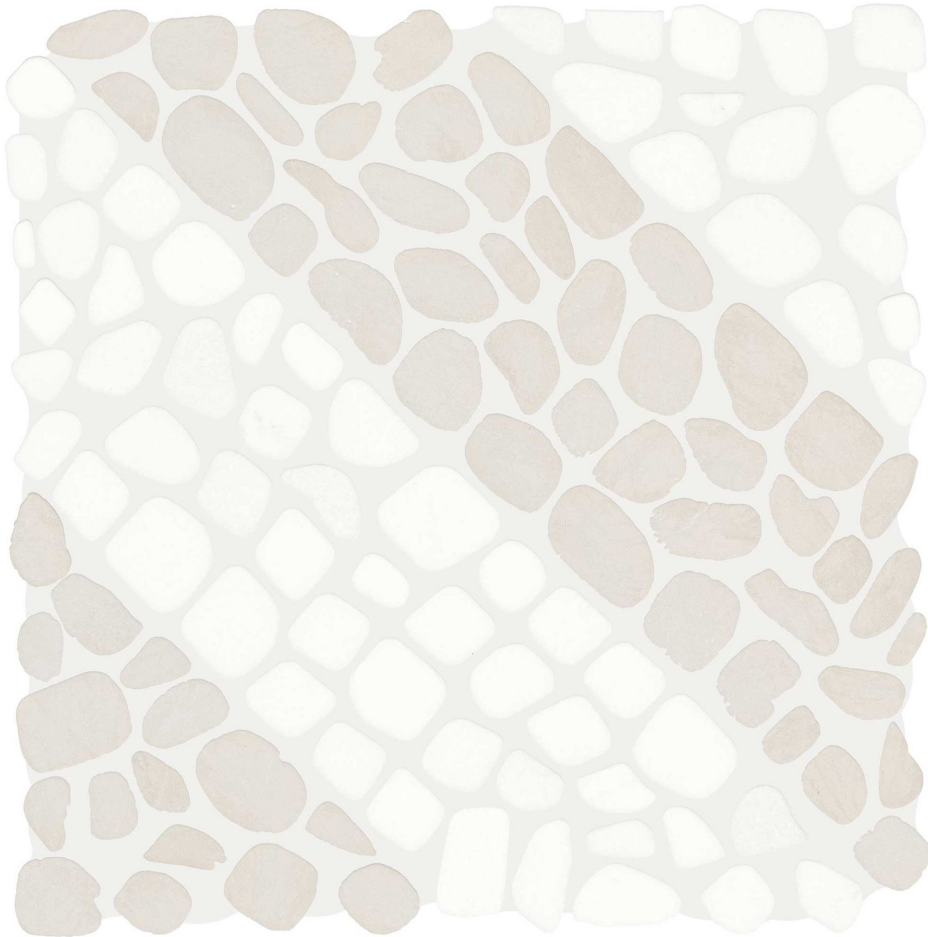

GRAMERCY

KITCHEN AND BATH

PRODUCT

CABANA HORIZON AXIS PEBBLE

Stone | 12"x12" | Natural Stone

TECHNICAL DATA

CODE: AS5001-04510

NAME: Cabana Horizon Axis Pebble

SERIES: Cabana

SIZE: 12"x12"

FINISH: Tumbled

FAMILY: Stone

SUITABLE FOR: Indoor|Shower

TPOLOGY: Natural Stone

TYPE OF PIECE: Mosaic

USE: Floor and Wall