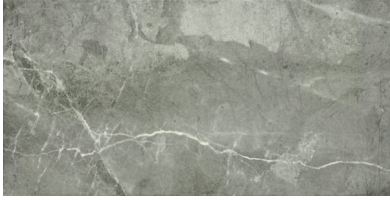

GRAMERCY

KITCHEN AND BATH

PRODUCT

10X20 CARBON

Tile | 10"x20" | Glazed Porcelain

GRAPHIC VARIETY

TECHNICAL DATA

CODE: AC65-021
NAME: 10X20 Carbon
SERIES: Regency
SIZE: 10"x20"
FINISH: Gloss
LOOK: Marble Look
FAMILY: Tile
STYLE: Classic
SUITABLE FOR: Indoor|Shower
TYPOLOGY: Glazed Porcelain
TYPE OF PIECE: Field Tile
USE: Floor and Wall