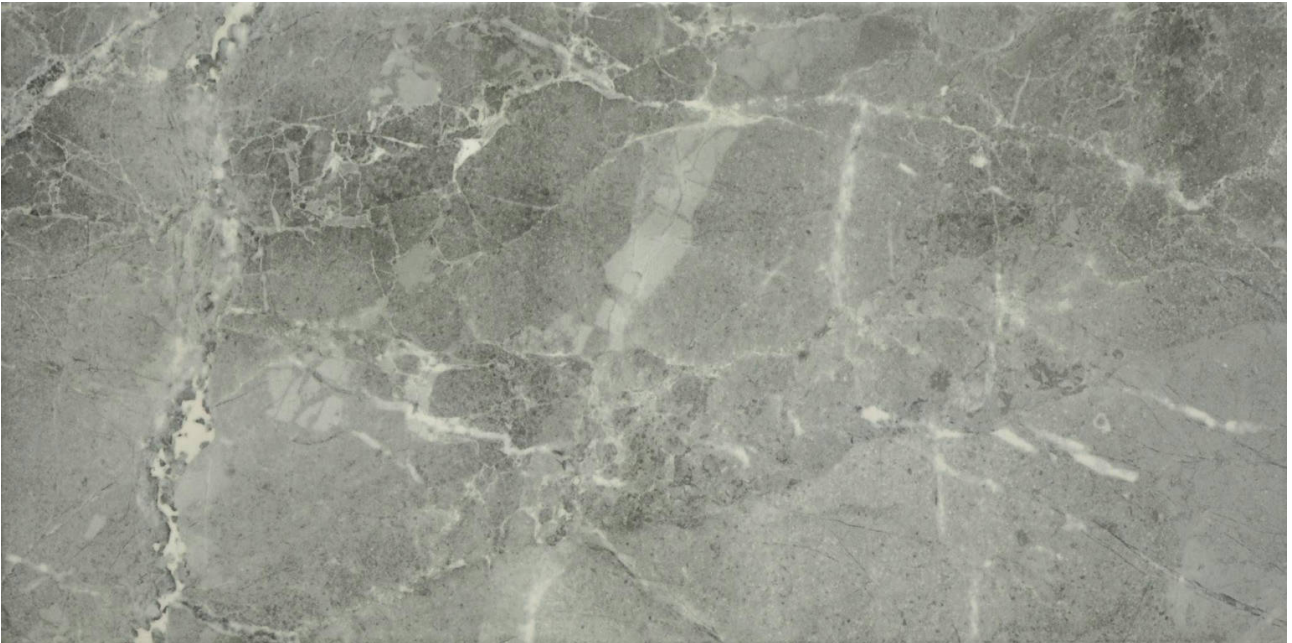

GRAMERCY

KITCHEN AND BATH

PRODUCT

10X20 CARBON

Tile | 10"x20" | Glazed Porcelain

GRAPHIC VARIETY

TECHNICAL DATA

CODE: AC65-021
NAME: 10X20 Carbon
SERIES: Regency
SIZE: 10"x20"
FINISH: Gloss
LOOK: Marble Look
FAMILY: Tile
STYLE: Classic
SUITABLE FOR: Indoor|Shower
TYPOLOGY: Glazed Porcelain
TYPE OF PIECE: Field Tile
USE: Floor and Wall