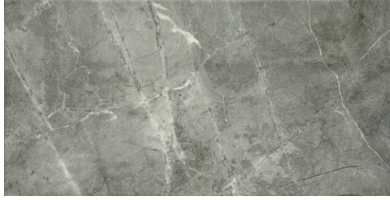

GRAMERCY

KITCHEN AND BATH

PRODUCT

10X20 CARBON

Tile | 10"x20" | Glazed Porcelain

GRAPHIC VARIETY

TECHNICAL DATA

CODE: AC65-021
NAME: 10X20 Carbon
SERIES: Regency
SIZE: 10"x20"
FINISH: Gloss
LOOK: Marble Look
FAMILY: Tile
STYLE: Classic
SUITABLE FOR: Indoor|Shower
TYPOLOGY: Glazed Porcelain
TYPE OF PIECE: Field Tile
USE: Floor and Wall