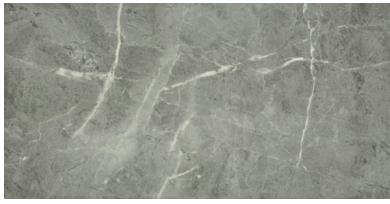

GRAMERCY

KITCHEN AND BATH

PRODUCT

10X20 CARBON

Tile | 10"x20" | Glazed Porcelain

GRAPHIC VARIETY

TECHNICAL DATA

CODE: AC65-021
NAME: 10X20 Carbon
SERIES: Regency
SIZE: 10"x20"
FINISH: Gloss
LOOK: Marble Look
FAMILY: Tile
STYLE: Classic
SUITABLE FOR: Indoor|Shower
TYPOLOGY: Glazed Porcelain
TYPE OF PIECE: Field Tile
USE: Floor and Wall