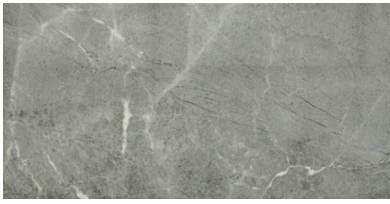

GRAMERCY

KITCHEN AND BATH

PRODUCT

10X20 CARBON

Tile | 10"x20" | Glazed Porcelain

GRAPHIC VARIETY

TECHNICAL DATA

CODE: AC65-021
NAME: 10X20 Carbon
SERIES: Regency
SIZE: 10"x20"
FINISH: Gloss
LOOK: Marble Look
FAMILY: Tile
STYLE: Classic
SUITABLE FOR: Indoor|Shower
TYPOLOGY: Glazed Porcelain
TYPE OF PIECE: Field Tile
USE: Floor and Wall