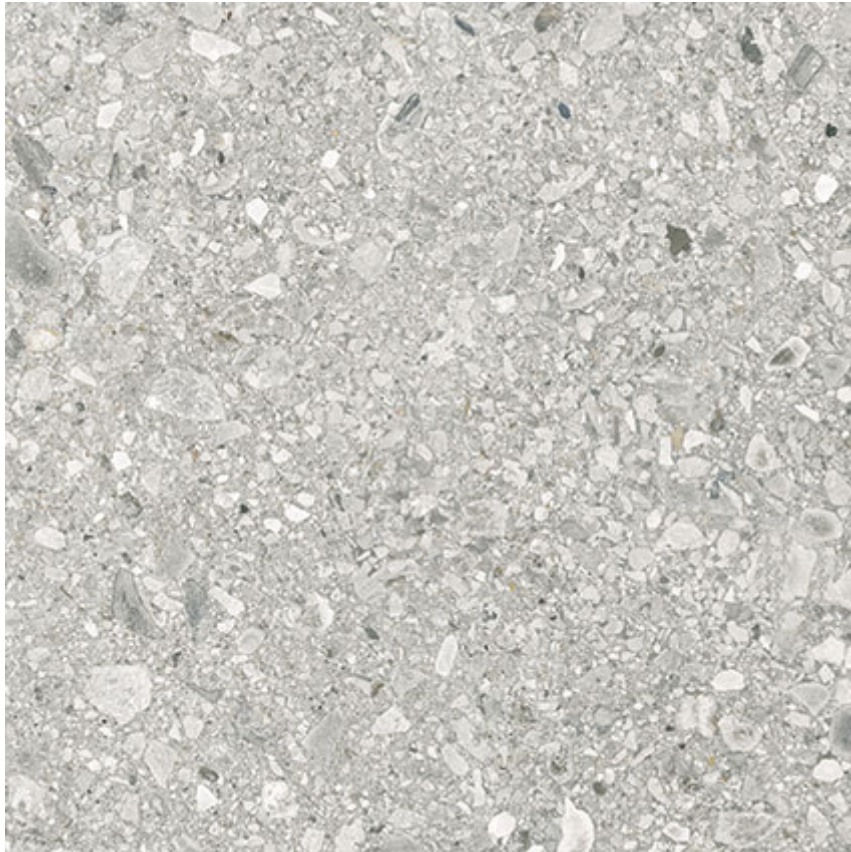

PRODUCT

ROYAL STONEWORKS 24X24 REGAL FOSSIL VEIN GRN

Tile | 24"x24" | Porcelain

TECHNICAL DATA

CODE: QUSW-RF-4G
NAME: Royal Stoneworks 24X24 Regal Fossil Vein Grn
SERIES: Royal Stoneworks
SIZE: 24"x24"
FINISH: Grained
LOOK: Stone Look
FAMILY: Tile
TYPOLOGY: Porcelain
EDGE: Rectified
FROST RESISTANCE: Yes
SHADE VARIATION: V3
STYLE: Contemporary
SUITABLE FOR: Indoor|Shower
TYPE OF PIECE: Field Tile
USE: Floor and Wall