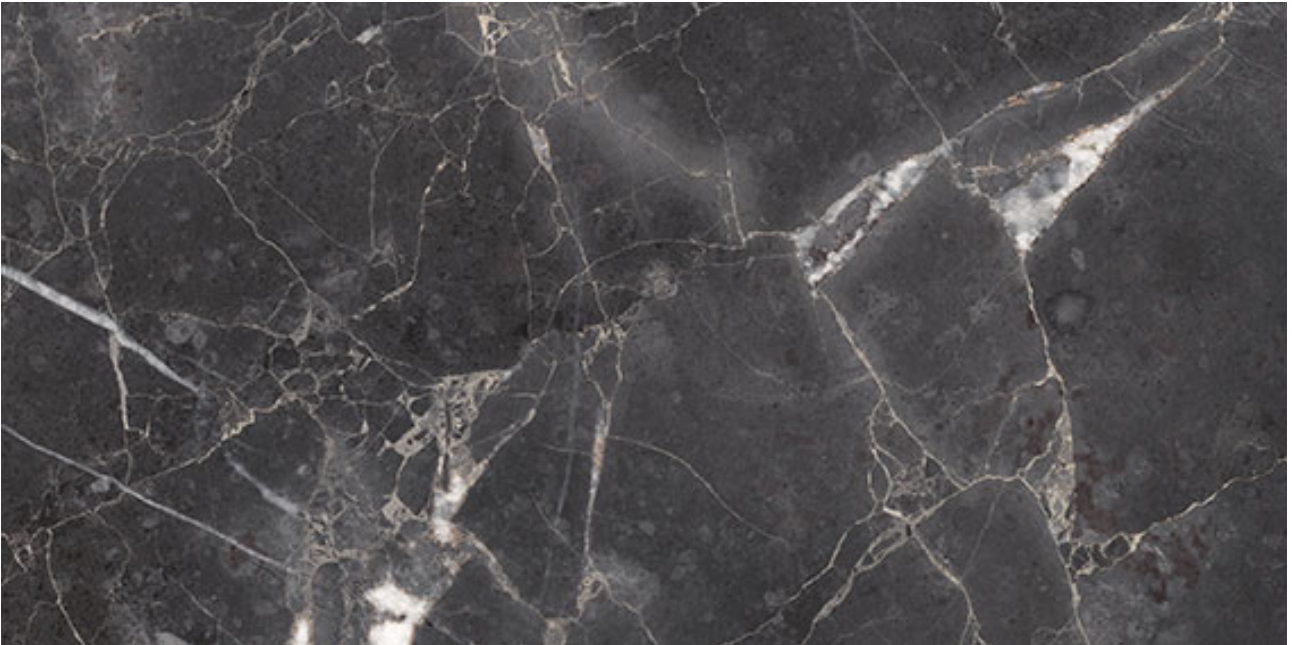

PRODUCT

ROYAL STONEWORKS 12X24 TUSCAN FORGE VEIN HONED

Tile | 12"x24" | Porcelain

TECHNICAL DATA

CODE: QUSW-TF-5H
NAME: Royal Stoneworks 12X24 Tuscan Forge Vein Honed
SERIES: Royal Stoneworks
SIZE: 12"x24"
FINISH: Honed
LOOK: Stone Look
FAMILY: Tile
TYPOLOGY: Porcelain
EDGE: Rectified
FROST RESISTANCE: Yes
SHADE VARIATION: V3
STYLE: Contemporary
SUITABLE FOR: Indoor|Shower
TYPE OF PIECE: Field Tile
USE: Floor and Wall