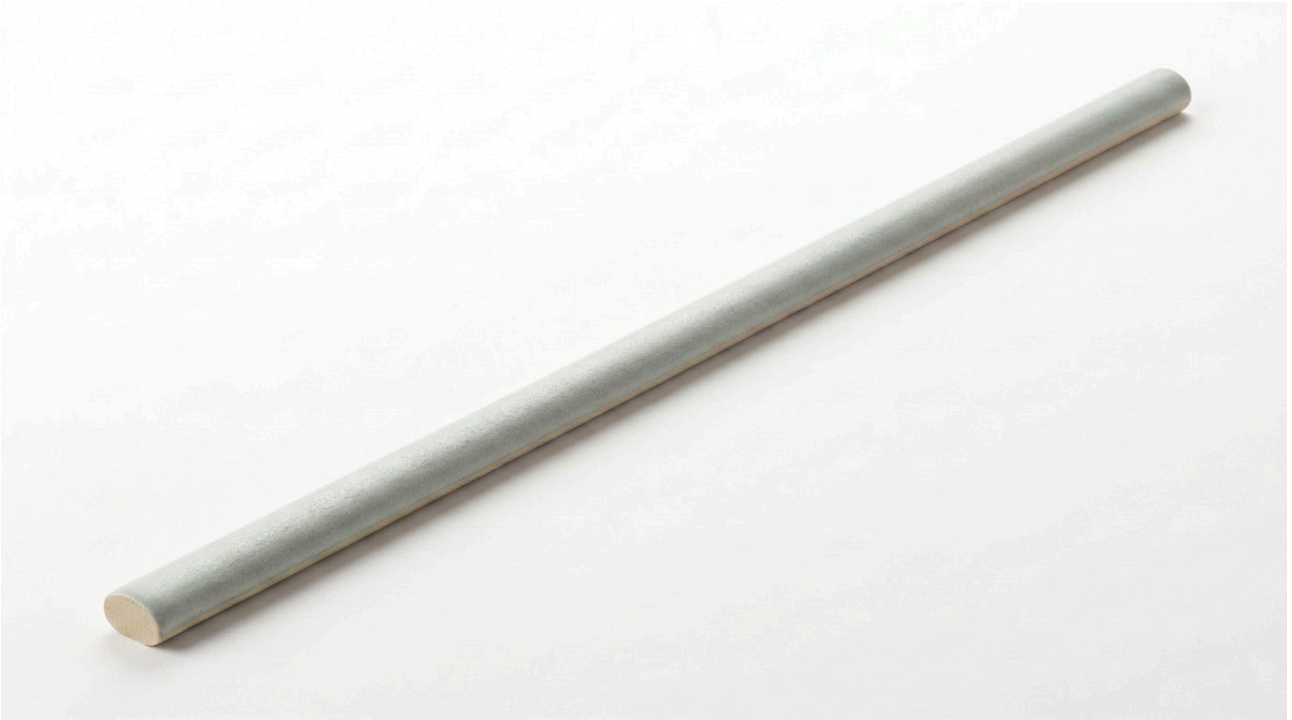

---

**PRODUCT**  
**ARUBA STEEL MATT .39X9 TRIM**

---

Tile | .39"x9" | Porcelain

## TECHNICAL DATA

CODE: QUAU-ST-SBM  
NAME: Aruba Steel Matt .39x9 Trim  
SERIES: Aruba  
SIZE: .39"x9"  
FINISH: Matt  
LOOK: Subway Tile  
FAMILY: Tile  
TYPOLOGY: Porcelain  
FROST RESISTANCE: Yes  
PEI: 4  
STYLE: Contemporary  
SUITABLE FOR: Indoor| Outdoor| Pool| Backsplash| Shower  
TYPE OF PIECE: Trim  
USE: Floor and Wall