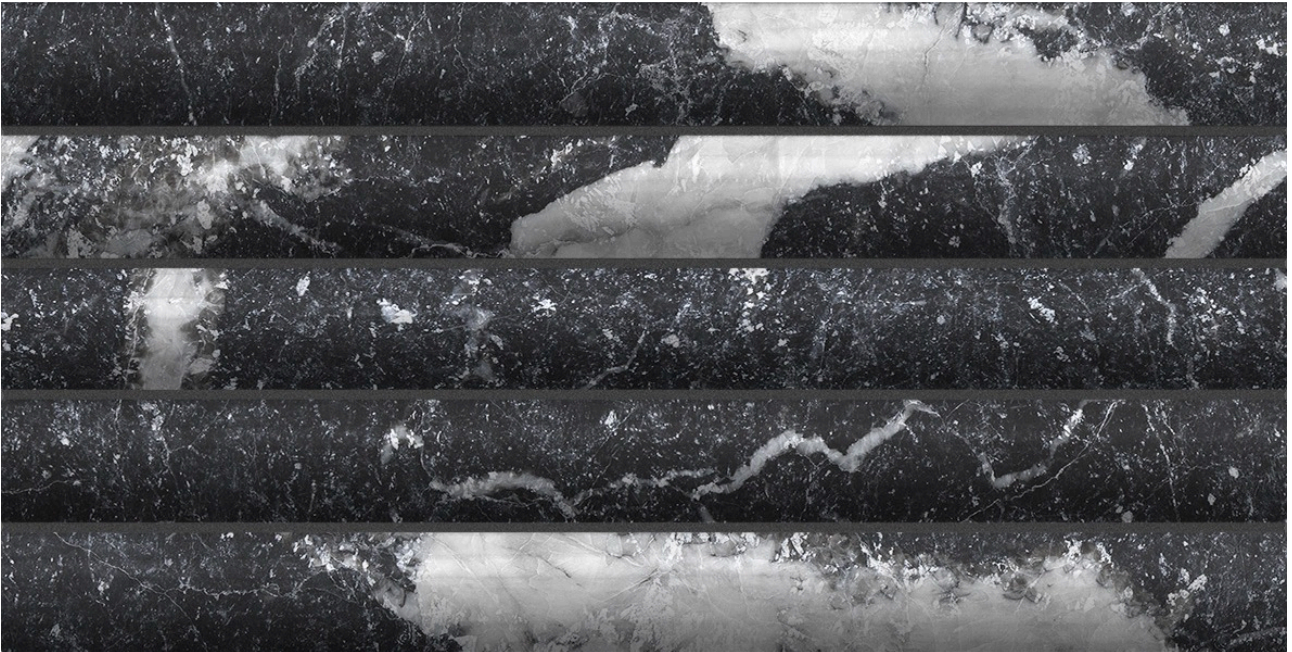

---

**PRODUCT**  
**OBSESSION 5X10 NERO**

---

Tile | 5"x10" | Glazed Porcelain

ROOM SCENES

**TECHNICAL DATA**

CODE: QUOB-NE-2  
NAME: Obsession 5x10 Nero  
SERIES: Obsession  
SIZE: 5"x10"  
FINISH: Matt  
LOOK: Marble Look  
FAMILY: Tile  
TYPOLOGY: Glazed Porcelain  
BREAKING STRENGTH:  $\geq 1300$  N  
CHEMICAL RESISTANCE: GA GLA GHA  
DCOF:  $> 0.42$   
FROST RESISTANCE: Yes  
MOHS: 6  
PEI: 3  
R VALUE: R9  
SHADE VARIATION: V1  
STAIN RESISTANCE: 5  
STYLE: Classic  
SUITABLE FOR: Backsplash|Indoor|Shower  
THICKNESS: 9 mm  
TYPE OF PIECE: Field Tile  
USE: Wall only  
NOTES: 32 graphic variations