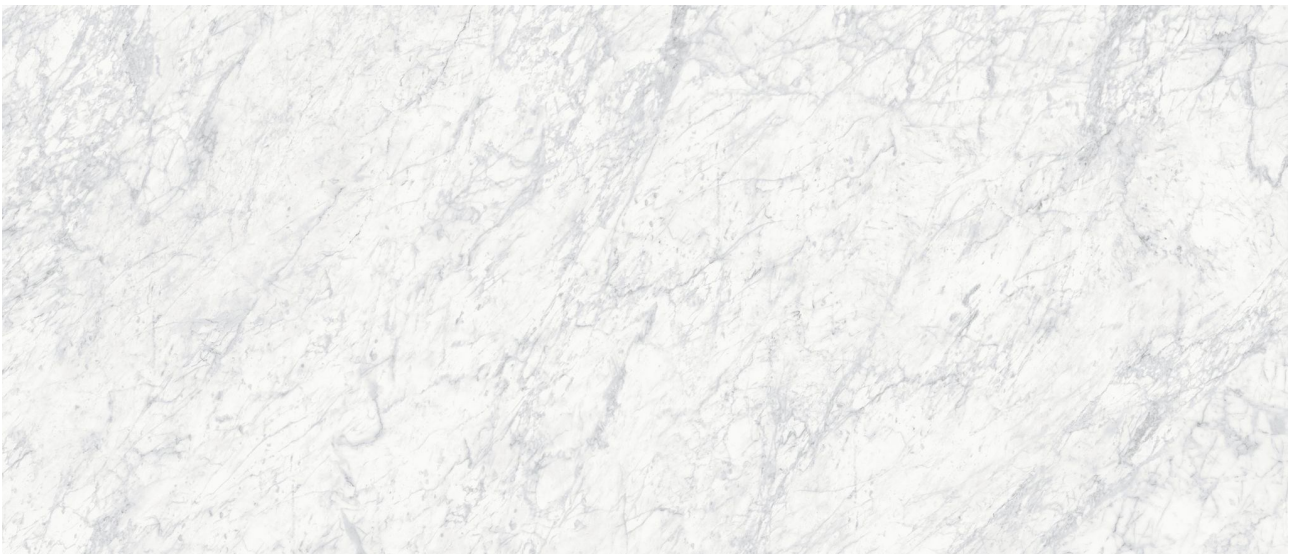

PRODUCT
ROYAL STONEWORKS 48X110 OLD WORLD BIANCO
POLISHED

Tile | 48"x110" | Sintered Slab

TECHNICAL DATA

CODE: QUSW-OW-2P
NAME: Royal Stoneworks 48X110 Old World Bianco Polished
SERIES: Royal Stoneworks
SIZE: 48"x110"
FINISH: Polished
LOOK: Stone Look
FAMILY: Tile
TYPOLOGY: Sintered Slab
EDGE: Rectified
FROST RESISTANCE: Yes
SHADE VARIATION: V3
STYLE: Contemporary
SUITABLE FOR: Indoor|Shower
TYPE OF PIECE: Field Tile
USE: Floor and Wall