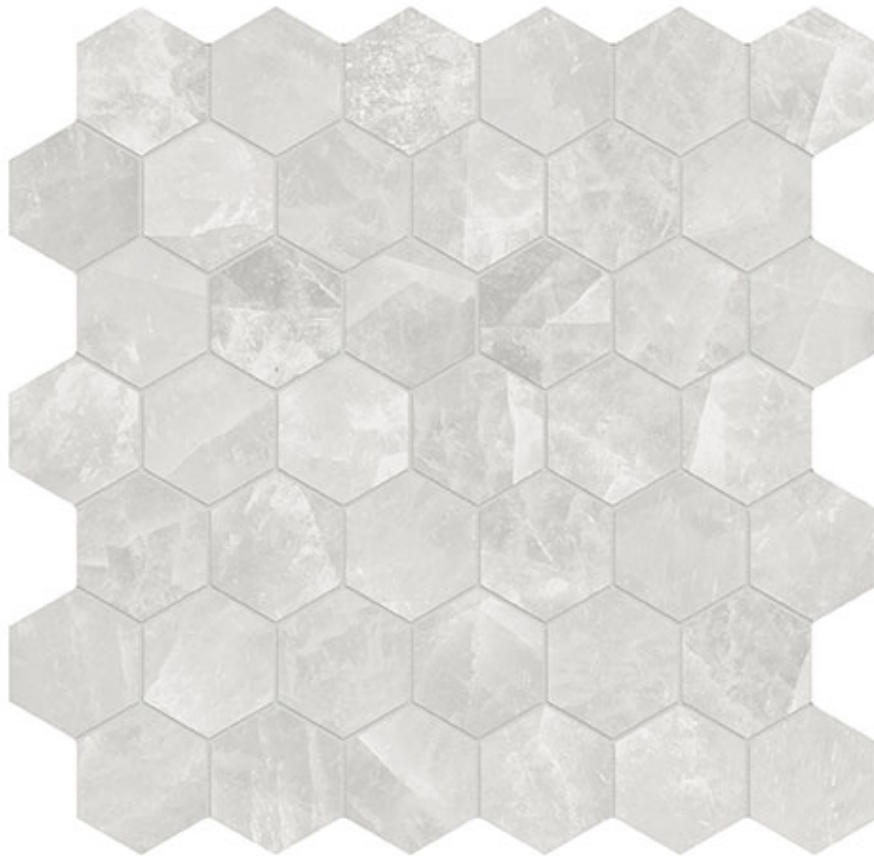

PRODUCT

ROYAL STONEWORKS 2\" CRYSTAL LUXE HEX

Tile | 12"x12" | Porcelain

TECHNICAL DATA

CODE: QUSW-CL-HX
NAME: Royal Stoneworks 2" Crystal Luxe Hex
SERIES: Royal Stoneworks
SIZE: 12"x12"
FINISH: Honed
LOOK: Stone Look
FAMILY: Tile
TYPOLOGY: Porcelain
MOSAIC TYPE: 2"x2"
SHADE VARIATION: V2
STYLE: Contemporary
SUITABLE FOR: Indoor|Shower
TYPE OF PIECE: Mosaic
USE: Floor and Wall