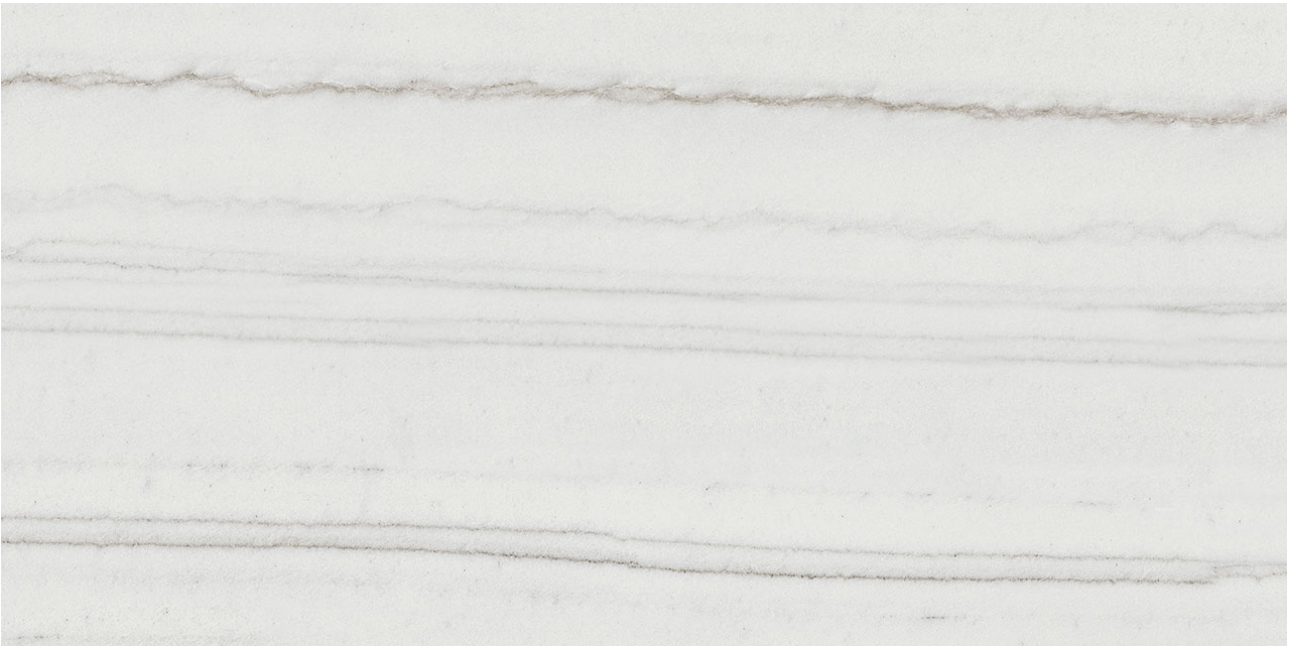

PRODUCT
ROYAL STONEWORKS 12X24 TUSCAN WHITE VEIN
POLISHED

Tile | 12"x24" | Porcelain

TECHNICAL DATA

CODE: QUSW-TW-5P
NAME: Royal Stoneworks 12X24 Tuscan White Vein Polished
SERIES: Royal Stoneworks
SIZE: 12"x24"
FINISH: Polished
LOOK: Stone Look
FAMILY: Tile
TYPOLOGY: Porcelain
EDGE: Rectified
FROST RESISTANCE: Yes
STYLE: Contemporary
SUITABLE FOR: Indoor|Shower
TYPE OF PIECE: Field Tile
USE: Floor and Wall