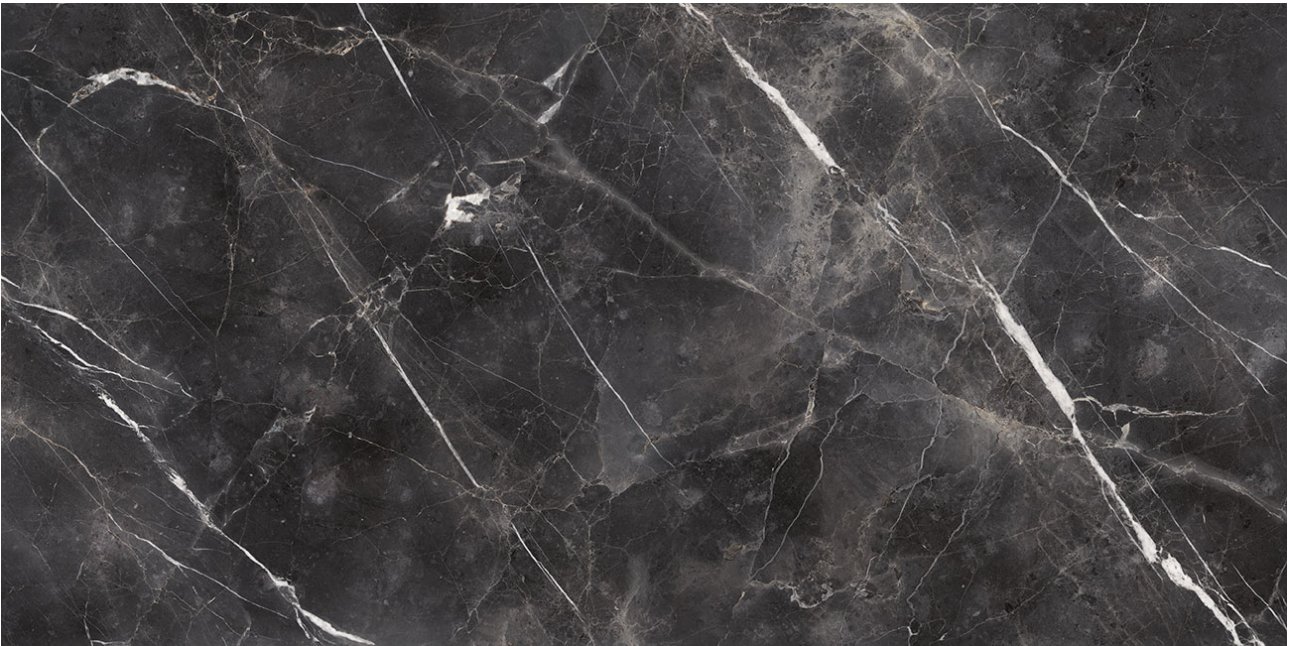

---

**PRODUCT**  
**ROYAL STONEWORKS 63X126 TUSCAN FORGE VEIN**  
**POLISHED**

---

Tile | 63"x126" | Sintered Slab

## TECHNICAL DATA

CODE: QUSW-TF-1P  
NAME: Royal Stoneworks 63X126 Tuscan Forge Vein Polished  
SERIES: Royal Stoneworks  
SIZE: 63"x126"  
FINISH: Polished  
LOOK: Stone Look  
FAMILY: Tile  
TYPOLOGY: Sintered Slab  
EDGE: Rectified  
FROST RESISTANCE: Yes  
SHADE VARIATION: V3  
STYLE: Contemporary  
SUITABLE FOR: Indoor|Shower  
TYPE OF PIECE: Field Tile  
USE: Floor and Wall