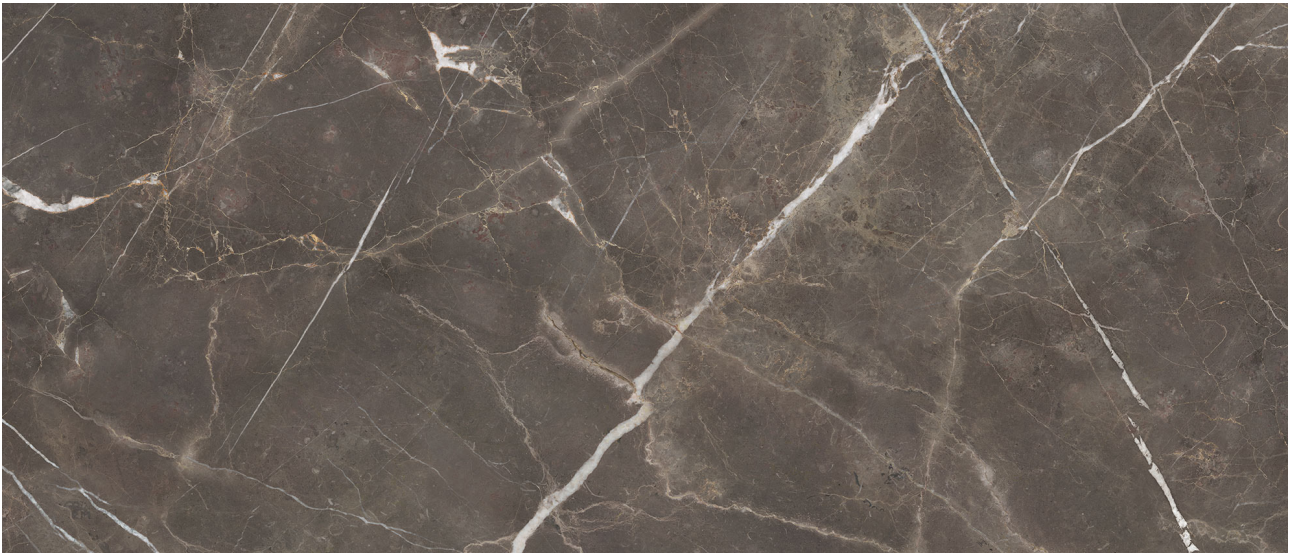

PRODUCT
ROYAL STONEWORKS 48X110 REGAL BROWN MARBLE
HONED

Tile | 48"x110" | Sintered Slab

TECHNICAL DATA

CODE: QUSW-RM-2H
NAME: Royal Stoneworks 48X110 Regal Brown Marble Honed
SERIES: Royal Stoneworks
SIZE: 48"x110"
FINISH: Honed
LOOK: Stone Look
FAMILY: Tile
TYPOLOGY: Sintered Slab
EDGE: Rectified
FROST RESISTANCE: Yes
SHADE VARIATION: V3
STYLE: Contemporary
SUITABLE FOR: Indoor|Shower
TYPE OF PIECE: Field Tile
USE: Floor and Wall