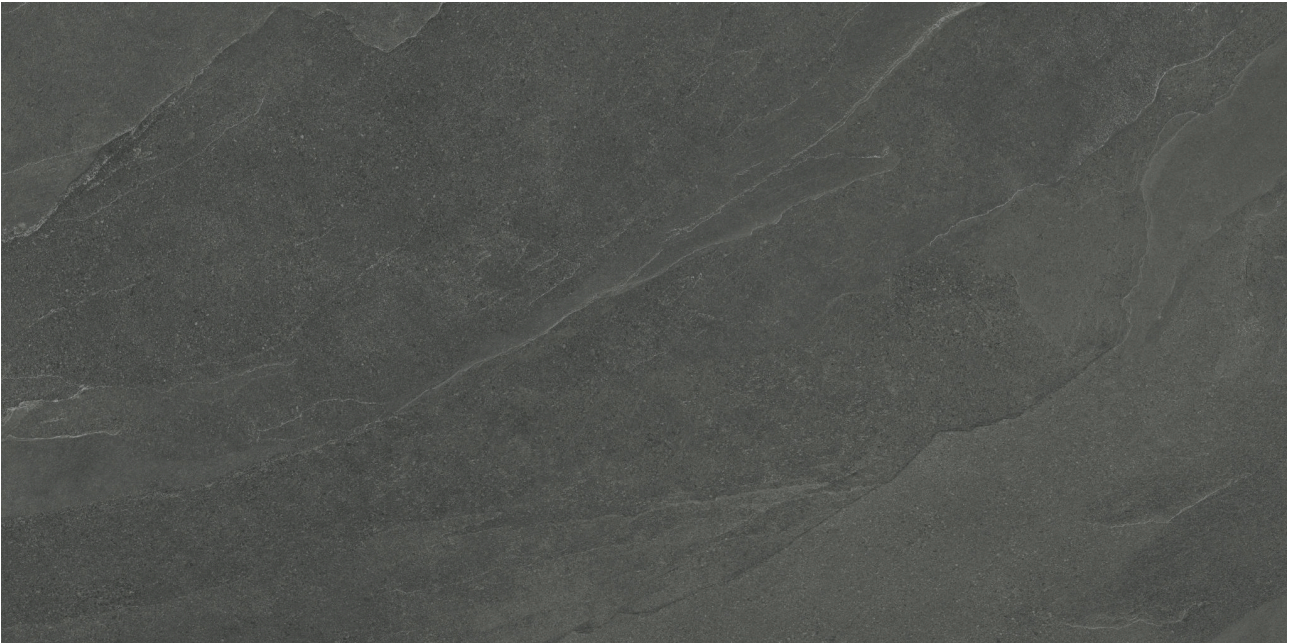

PRODUCT
NORD 24X48 CARBON

Tile | 24"x48" | Color Body Porcelain

ROOM SCENES

TECHNICAL DATA

CODE: AC4500-09292
NAME: Nord 24x48 Carbon
SERIES: Nord
SIZE: 24"x48"
FINISH: Matte
LOOK: Concrete
FAMILY: Tile
TYPOLOGY: Color Body Porcelain
BREAKING STRENGTH: >400 >1750
CHEMICAL RESISTANCE: CLASS A
DCOF: ≥ 0.50
EDGE: Rectified
FROST RESISTANCE: Yes
PEI: 4
SHADE VARIATION: V2
SUITABLE FOR: Indoor| Outdoor
THICKNESS: 10mm
TYPE OF PIECE: Field Tile
USE: Floor and Wall
NOTES: This product is special order and cannot be cancelled, returned, or refunded.