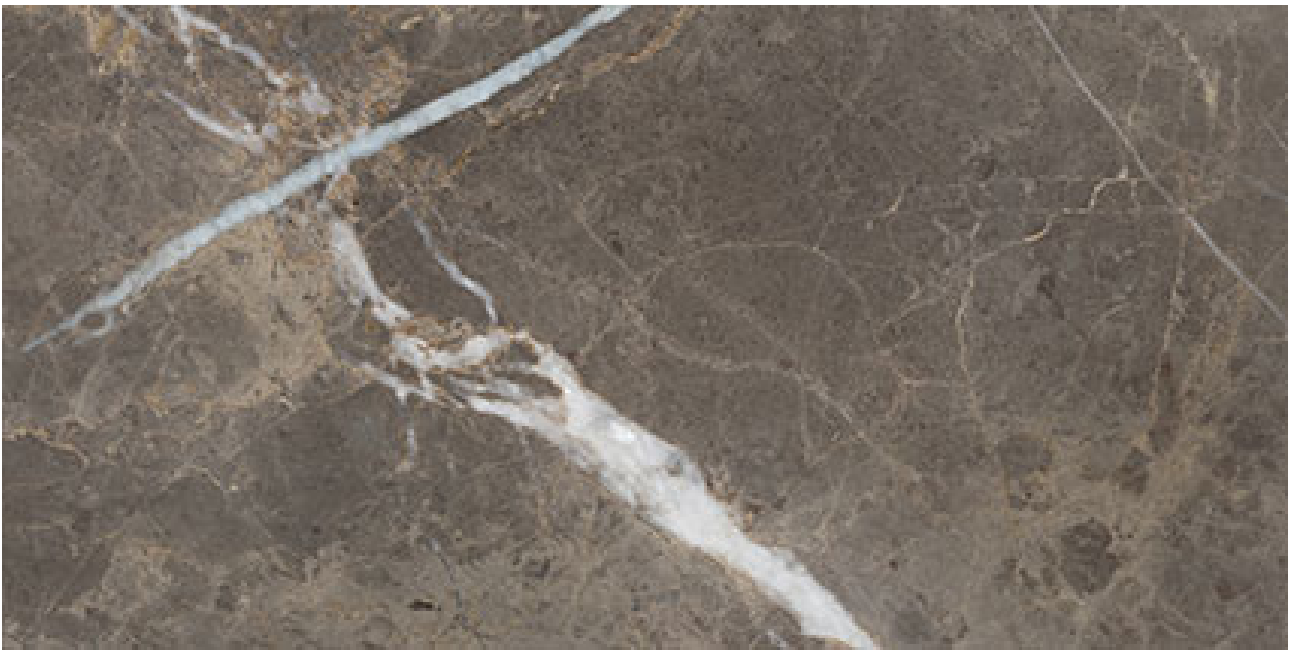

---

**PRODUCT**  
**ROYAL STONEWORKS 12X24 REGAL BROWN MARBLE**  
**POLISHED**

---

Tile | 12"x24" | Porcelain

## TECHNICAL DATA

CODE: QUSW-RM-5P  
NAME: Royal Stoneworks 12X24 Regal Brown Marble Polished  
SERIES: Royal Stoneworks  
SIZE: 12"x24"  
FINISH: Polished  
LOOK: Stone Look  
FAMILY: Tile  
TYPOLOGY: Porcelain  
EDGE: Rectified  
FROST RESISTANCE: Yes  
SHADE VARIATION: V3  
STYLE: Contemporary  
SUITABLE FOR: Indoor|Shower  
TYPE OF PIECE: Field Tile  
USE: Floor and Wall