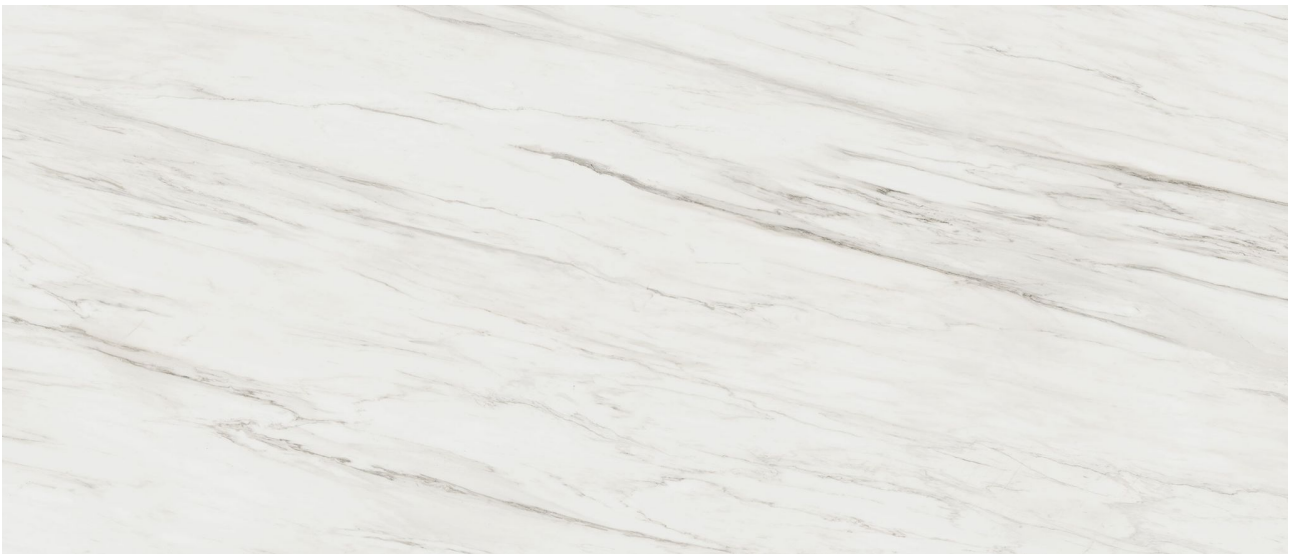

PRODUCT
ROYAL STONEWORKS 48X110 ITALIAN CREAM VEIN
POLISHED

Tile | 48"x110" | Sintered Slab

TECHNICAL DATA

CODE: QUSW-IC-2P
NAME: Royal Stoneworks 48X110 Italian Cream Vein Polished
SERIES: Royal Stoneworks
SIZE: 48"x110"
FINISH: Polished
LOOK: Stone Look
FAMILY: Tile
TYPOLOGY: Sintered Slab
EDGE: Rectified
FROST RESISTANCE: Yes
STYLE: Contemporary
SUITABLE FOR: Indoor|Shower
TYPE OF PIECE: Field Tile
USE: Floor and Wall