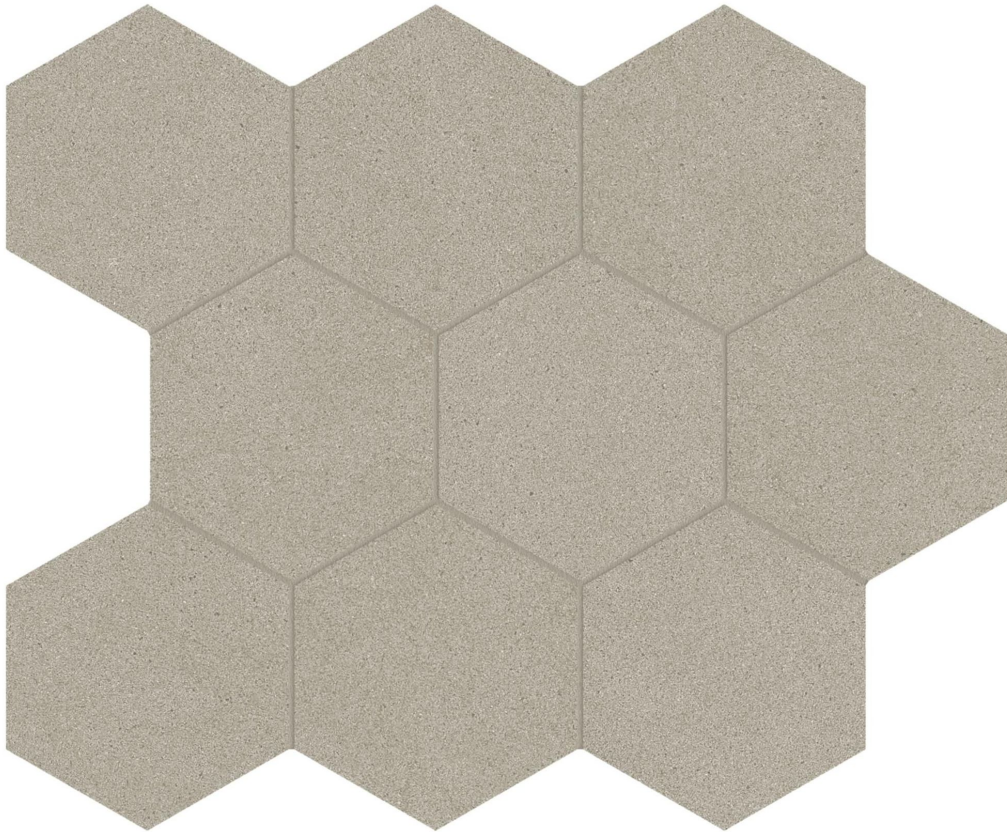

PRODUCT
SERENA 4\"/>Hexagon

Tile | 10.5"x12" | Porcelain

TECHNICAL DATA

CODE: AC8510-00300

NAME: Serena 4" Hex Valley

SERIES: Serena

SIZE: 10.5"x12"

FINISH: Organic Matte

LOOK: Stone Look

FAMILY: Tile

TPOLOGY: Porcelain

EDGE: Rectified

STYLE: Contemporary

SUITABLE FOR: Indoor| Outdoor

TYPE OF PIECE: Mosaic

USE: Floor and Wall