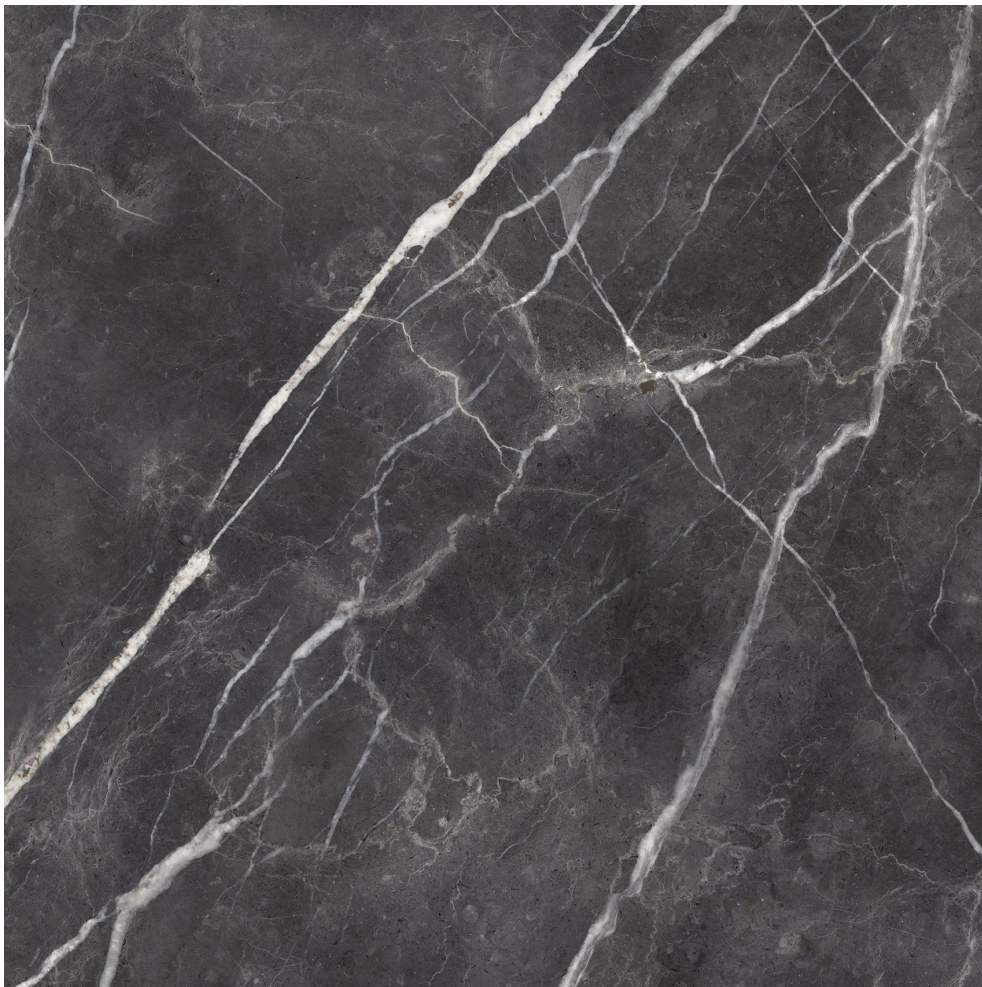

PRODUCT
ROYAL STONEWORKS 48X48 TUSCAN FORGE VEIN
POLISHED

Tile | 48"x48" | Porcelain

TECHNICAL DATA

CODE: QUSW-TF-3P
NAME: Royal Stoneworks 48X48 Tuscan Forge Vein Polished
SERIES: Royal Stoneworks
SIZE: 48"x48"
FINISH: Polished
LOOK: Stone Look
FAMILY: Tile
TYPOLOGY: Porcelain
EDGE: Rectified
FROST RESISTANCE: Yes
SHADE VARIATION: V3
STYLE: Contemporary
SUITABLE FOR: Indoor|Shower
TYPE OF PIECE: Field Tile
USE: Floor and Wall