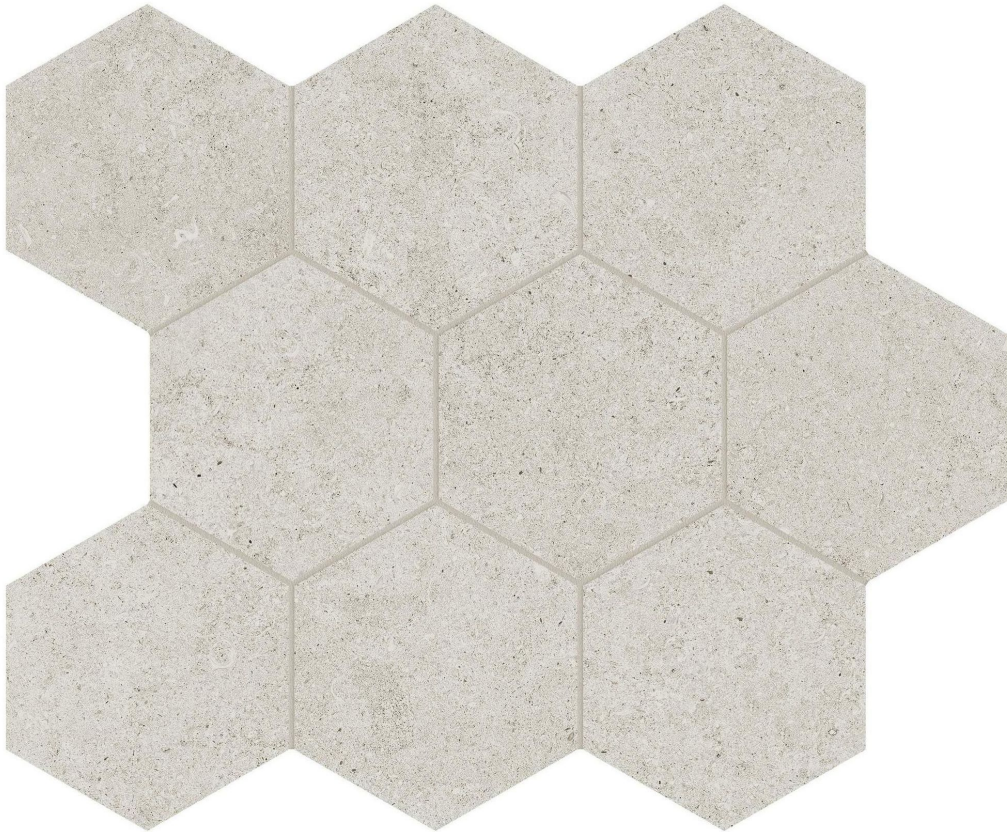

---

**PRODUCT**  
**LITHOFORM 4\"**

---

Tile | 10.5"x12" | Porcelain

## TECHNICAL DATA

CODE: AC8510-00310

NAME: Lithoform 4" Hex Crosscut Dunes

SERIES: Lithoform

SIZE: 10.5"x12"

FINISH: Organic Matte

LOOK: Stone Look

FAMILY: Tile

TPOLOGY: Porcelain

EDGE: Rectified

STYLE: Contemporary

SUITABLE FOR: Indoor| Outdoor

TYPE OF PIECE: Mosaic

USE: Floor and Wall

NOTES: This product is special order and cannot be cancelled, returned, or refunded.