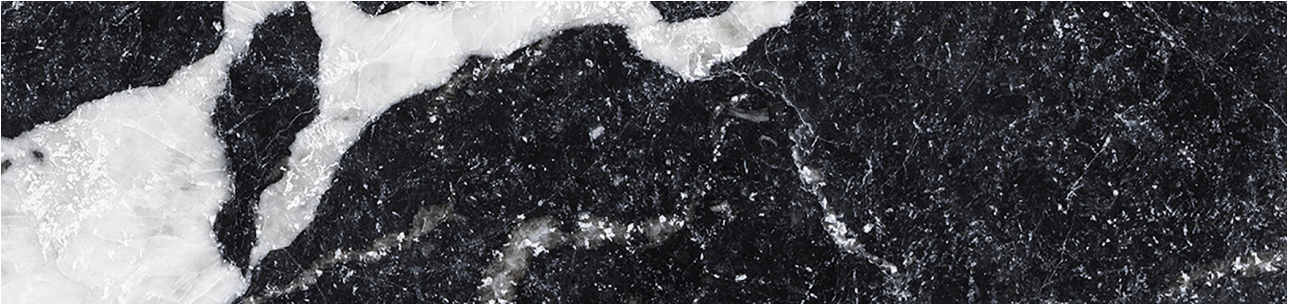

PRODUCT
OBSESSION 2.5X10 NERO

Tile | 2.5"x10" | Glazed Porcelain

GRAPHIC VARIETY

ROOM SCENES

TECHNICAL DATA

CODE: QUOB-NE-1
NAME: Obsession 2.5x10 Nero
SERIES: Obsession
SIZE: 2.5"x10"
FINISH: Matt
LOOK: Marble Look
FAMILY: Tile
TYPOLOGY: Glazed Porcelain
BREAKING STRENGTH: ≥ 1300 N
CHEMICAL RESISTANCE: GA GLA GHA
DCOF: > 0.42
FROST RESISTANCE: Yes
MOHS: 6
PEI: 3
R VALUE: R9
SHADE VARIATION: V1
STAIN RESISTANCE: 5
STYLE: Classic
SUITABLE FOR: Backsplash|Indoor|Shower
THICKNESS: 9 mm
TYPE OF PIECE: Field Tile
USE: Floor and Wall
NOTES: 1 square metre of graphic variations