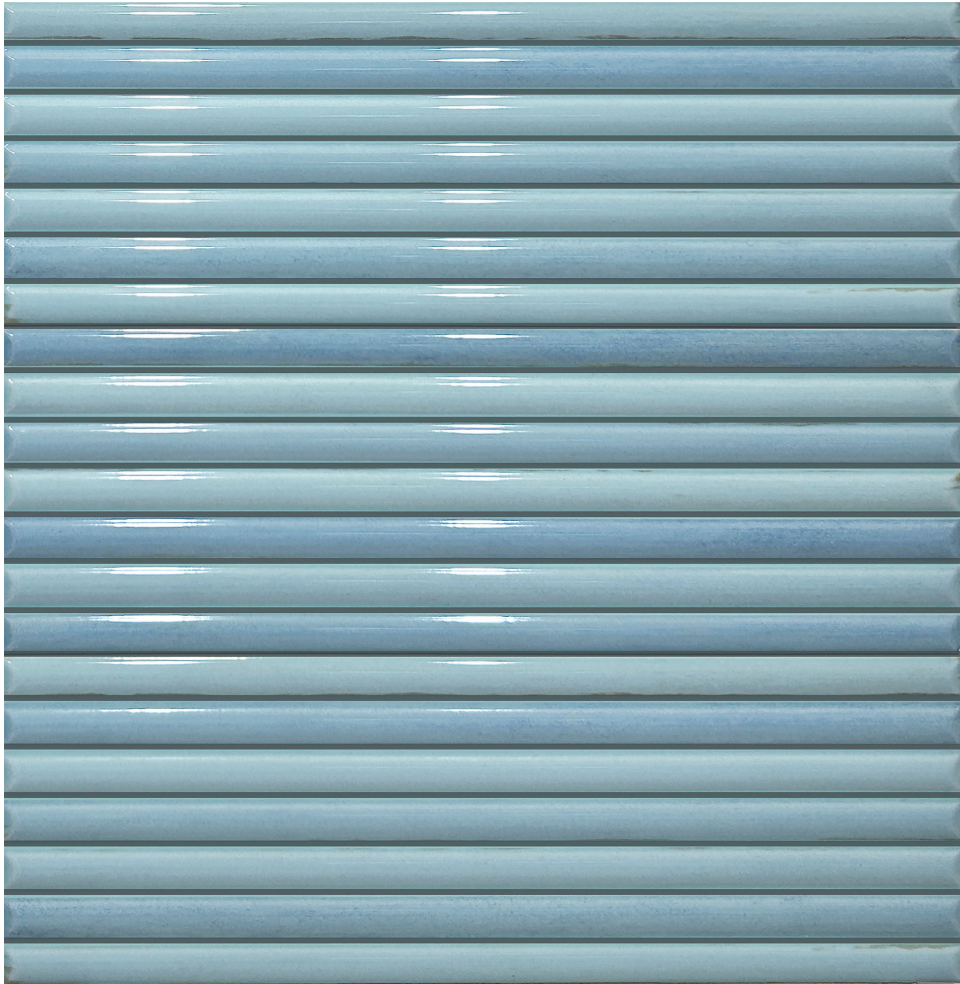

PRODUCT
SAUSALITO 5X13 SKY

Tile | 5"x13" | Glazed Ceramic

ROOM SCENES

TECHNICAL DATA

CODE: QUSL-SK-W1
NAME: Sausalito 5X13 Sky
SERIES: Sausalito
SIZE: 5"x13"
FINISH: Gloss
LOOK: Relieves
FAMILY: Tile
TYPOLOGY: Glazed Ceramic
STYLE: Contemporary
SUITABLE FOR: Indoor|Shower
TYPE OF PIECE: Field Tile
USE: Wall only