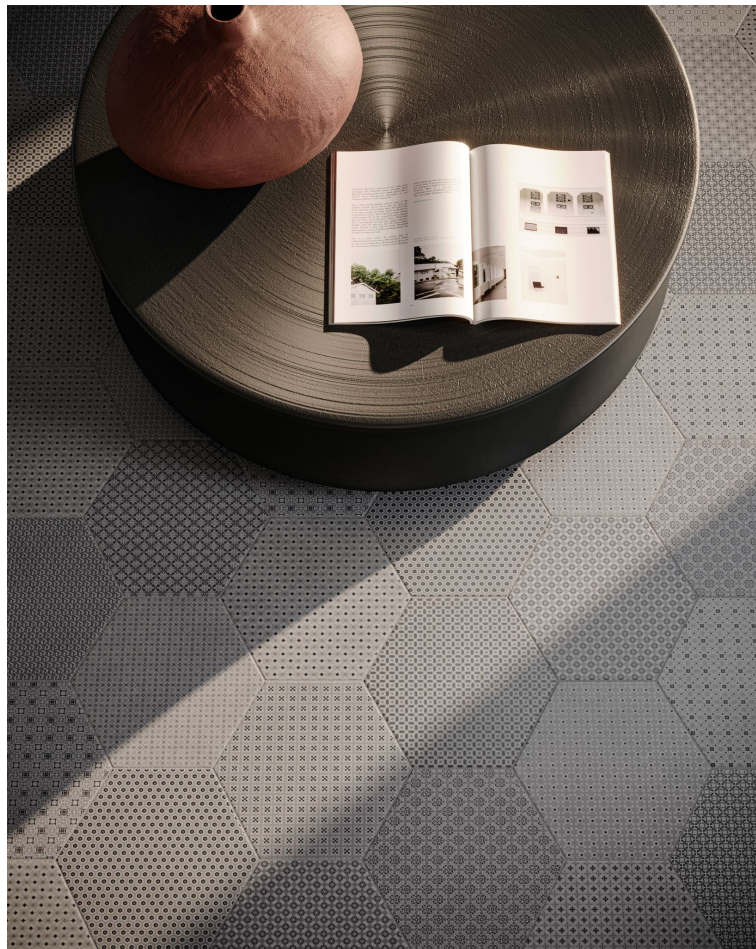

SERIES TAPESTRI

Multi-Look Mosaics | Stone Look | | Pressed Glazed Porcelain

Modern geometric compositions with sophistication and enduring style.

PRODUCTS

Tapestri 8.5 Cashmere Blend Hexagon
8.5"x10" | Pressed Glazed Porcelain

Tapestri 8.5 Cashmere Hexagon
8.5"x10" | Pressed Glazed Porcelain

Tapestri 8.5 Denim Blend Hexagon
8.5"x10" | Pressed Glazed Porcelain

Tapestri 8.5 Grey Denim Hexagon
8.5"x10" | Pressed Glazed Porcelain