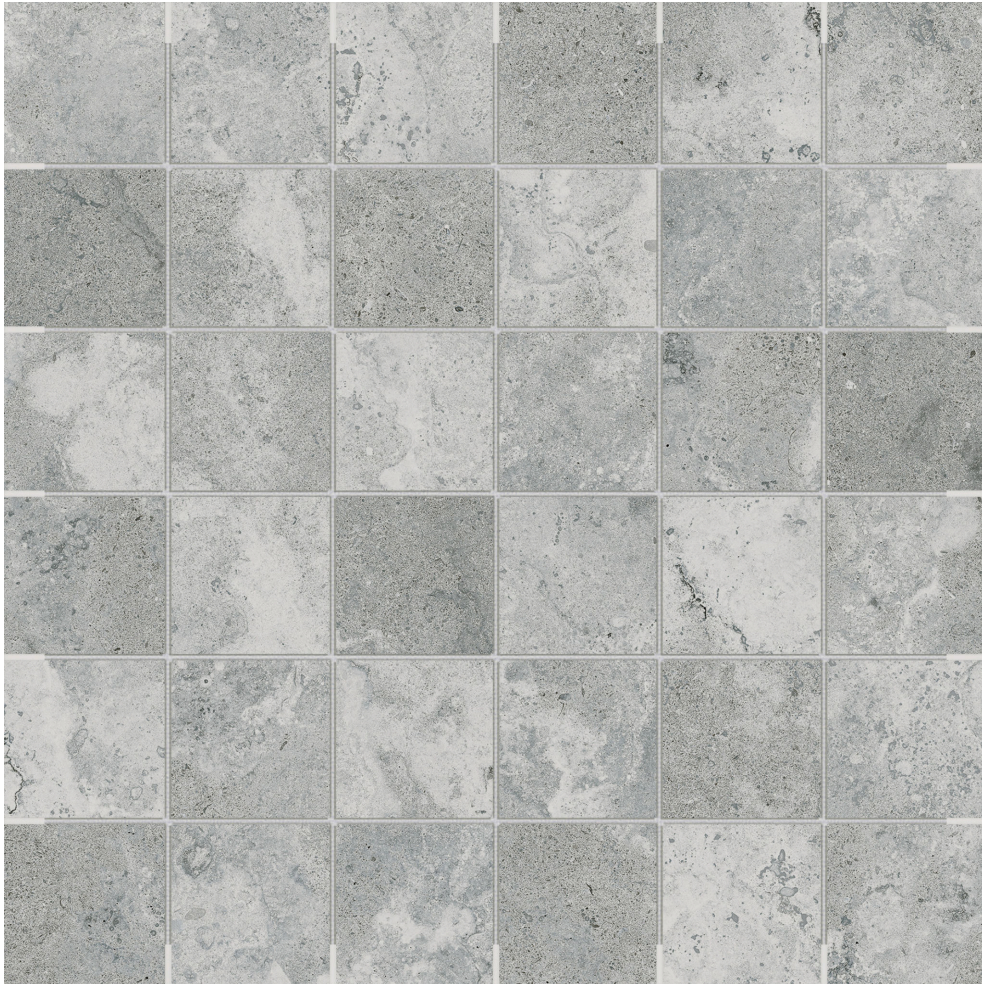

PRODUCT
VENETA 2X2 ARGENTO

Tile | 12"x12" | Glazed Porcelain

TECHNICAL DATA

CODE: AC4501-02980

NAME: Veneta 2x2 Argento

SERIES: Veneta

SIZE: 12"x12"

FINISH: Matte

LOOK: Stone Look

FAMILY: Tile

TPOLOGY: Glazed Porcelain

BREAKING STRENGTH: $\geq 300 \geq 1300$

CHEMICAL RESISTANCE: CLASS A

DCOF: ≥ 0.65

FROST RESISTANCE: Yes

SHADE VARIATION: V3

SUITABLE FOR: Indoor| Outdoor

THICKNESS: 8.5mm

TYPE OF PIECE: Mosaic

USE: Floor and Wall

NOTES: This product is special order and cannot be cancelled, returned, or refunded.

PACKING

Size	Product type	BOX			PALLET		
		pcs	sqft	lb	boxes	sqft	lb
12"x12"	Mosaic	10	9.69		45		