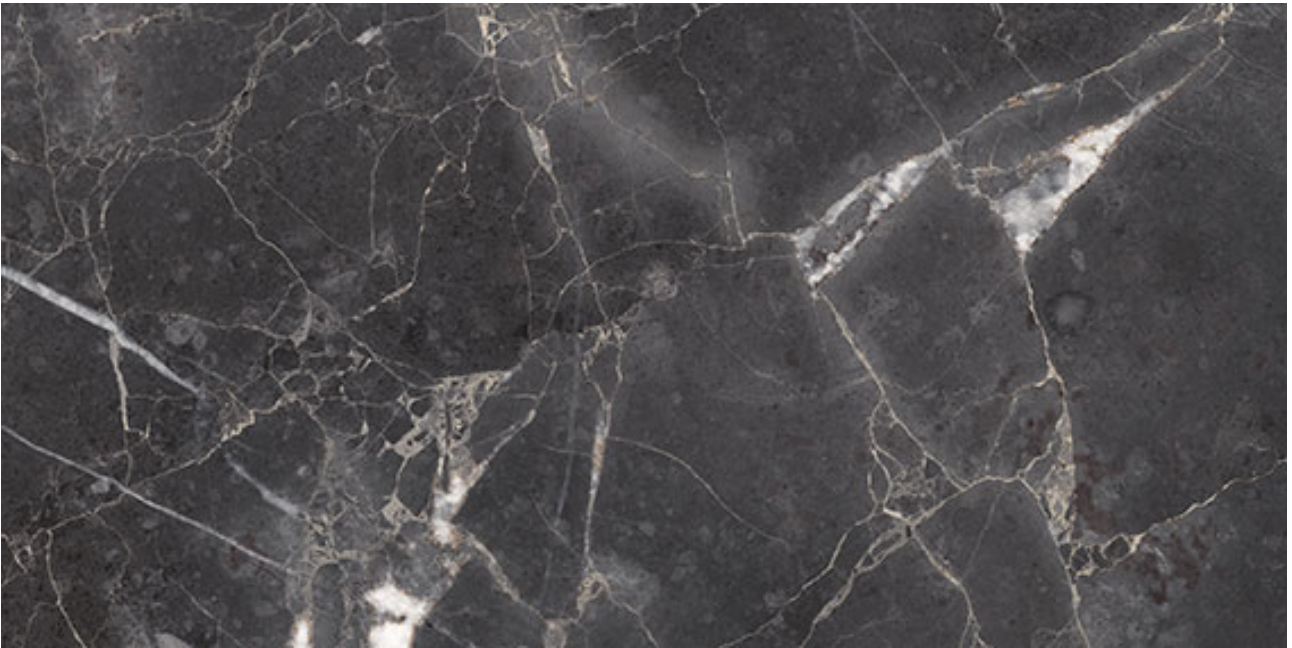

PRODUCT
ROYAL STONEWORKS 12X24 TUSCAN FORGE VEIN
POLISHED

Tile | 12"x24" | Porcelain

TECHNICAL DATA

CODE: QUSW-TF-5P
NAME: Royal Stoneworks 12X24 Tuscan Forge Vein Polished
SERIES: Royal Stoneworks
SIZE: 12"x24"
FINISH: Polished
LOOK: Stone Look
FAMILY: Tile
TYPOLOGY: Porcelain
EDGE: Rectified
FROST RESISTANCE: Yes
SHADE VARIATION: V3
STYLE: Contemporary
SUITABLE FOR: Indoor|Shower
TYPE OF PIECE: Field Tile
USE: Floor and Wall