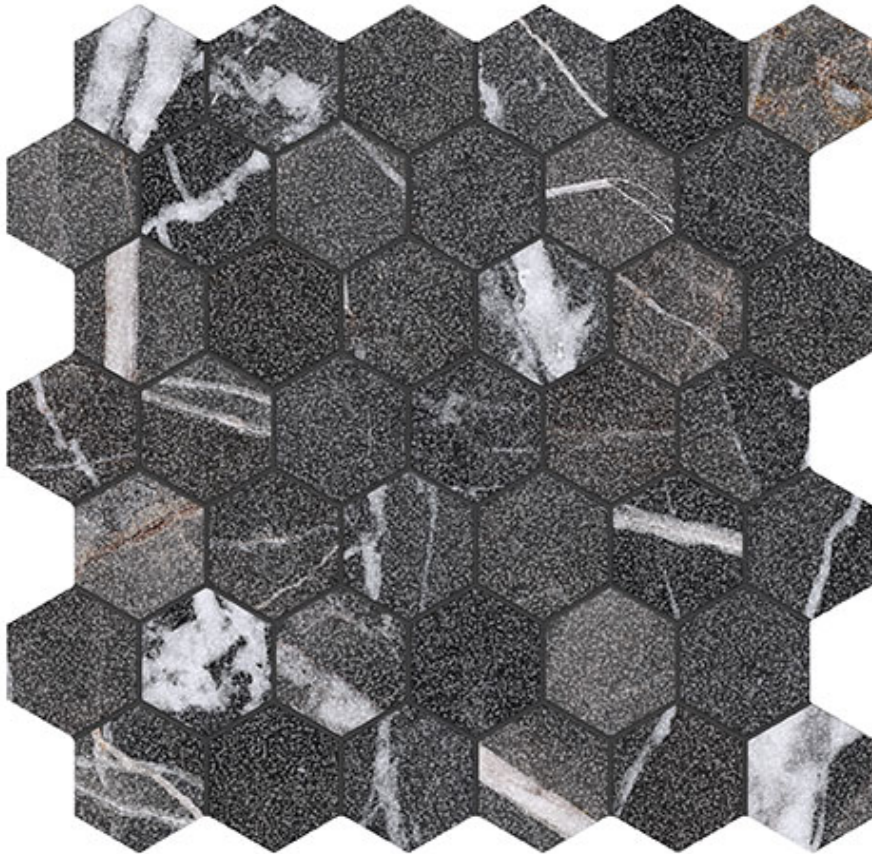

PRODUCT

ROYAL STONEWORKS 2\" REGAL BLACK VEIN HEX

Tile | 12"x12" | Porcelain

TECHNICAL DATA

CODE: QUSW-RV-HX
NAME: Royal Stoneworks 2" Regal Black Vein Hex
SERIES: Royal Stoneworks
SIZE: 12"x12"
FINISH: Vintage
LOOK: Stone Look
FAMILY: Tile
TYPOLOGY: Porcelain
MOSAIC TYPE: 2"x2"
STYLE: Contemporary
SUITABLE FOR: Indoor|Shower
TYPE OF PIECE: Mosaic
USE: Floor and Wall