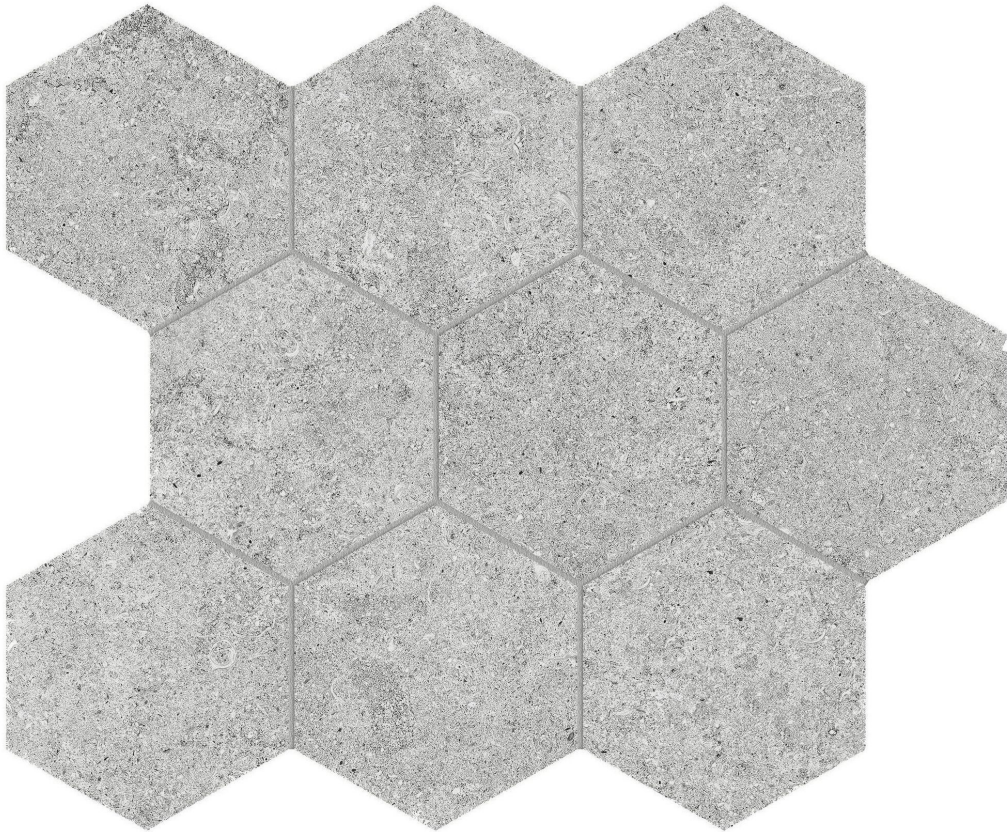

PRODUCT
LITHOFORM 4\'' HEX CROSSCUT TWILIGHT

Tile | 10.5"x12" | Porcelain

TECHNICAL DATA

CODE: AC8510-00340

NAME: Lithoform 4" Hex Crosscut Twilight

SERIES: Lithoform

SIZE: 10.5"x12"

FINISH: Organic Matte

LOOK: Stone Look

FAMILY: Tile

TPOLOGY: Porcelain

EDGE: Rectified

STYLE: Contemporary

SUITABLE FOR: Indoor| Outdoor

TYPE OF PIECE: Mosaic

USE: Floor and Wall