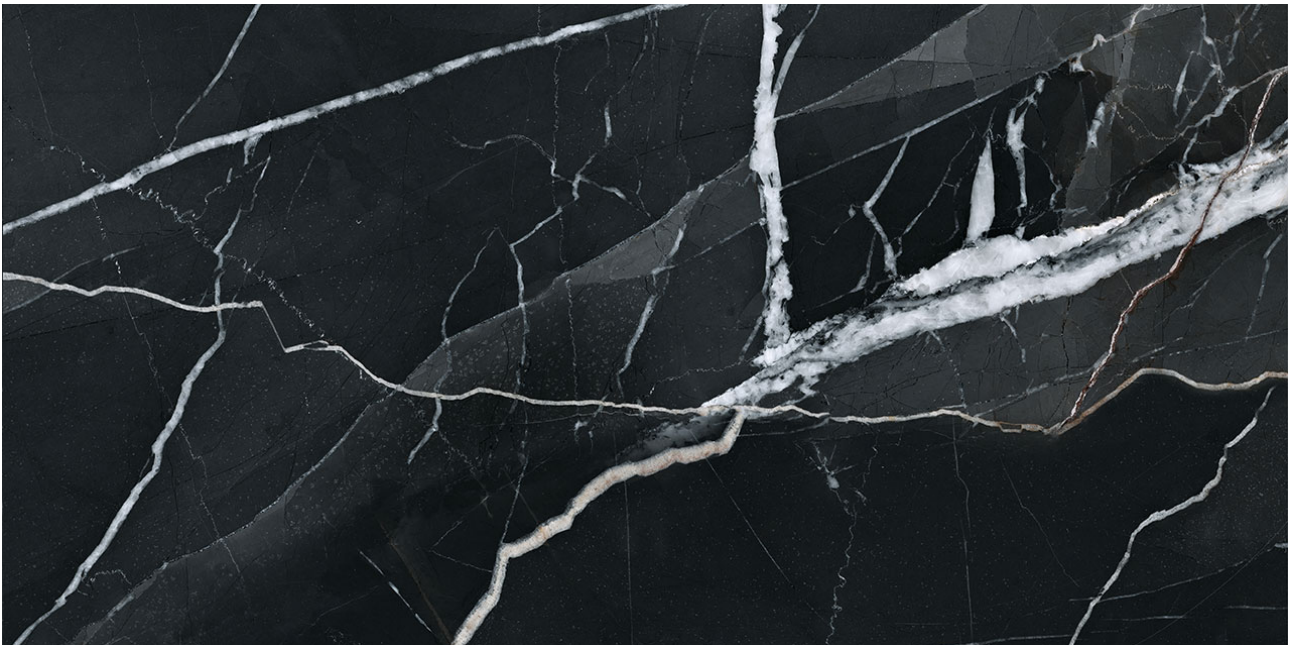

PRODUCT

ROYAL STONEWORKS 12X24 REGAL BLACK VEIN HONED

Tile | 12"x24" | Porcelain