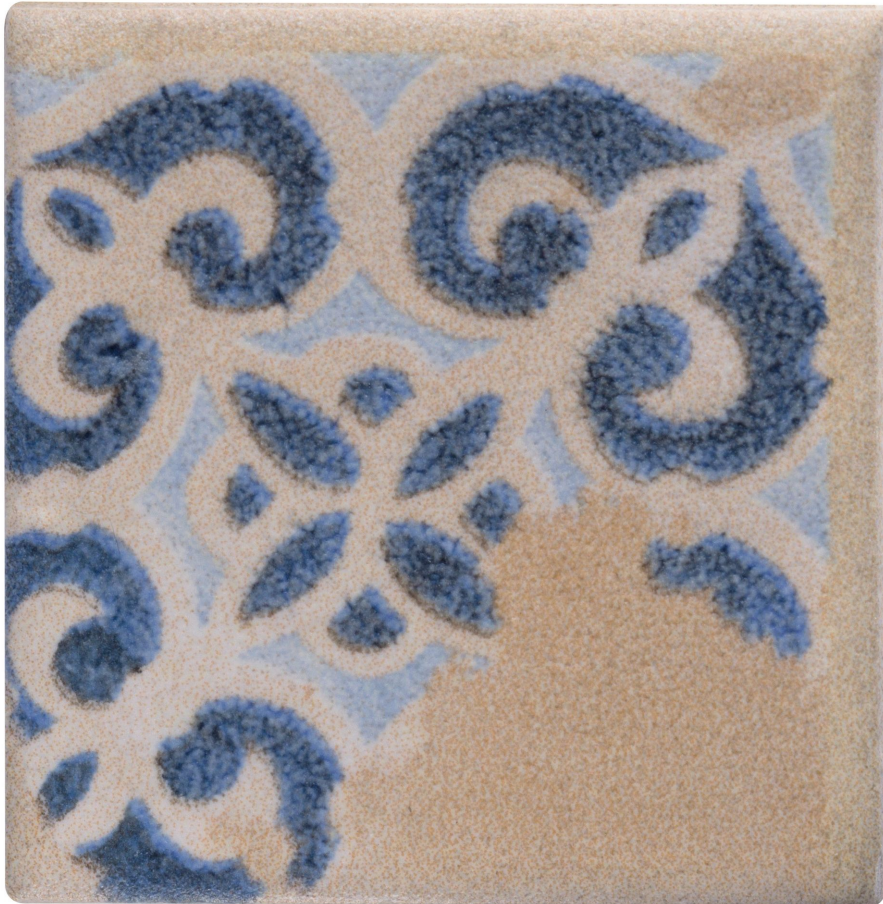

PRODUCT
TUSCANY 1.5X1.5 TACO BOURTON

Tile | 1.5"x1.5" | Extruded Porcelain

TECHNICAL DATA

CODE: QUTC-BO-TACO

NAME: Tuscany 1.5x1.5 Taco Bourton

SERIES: Tuscany

SIZE: 1.5"x1.5"

FINISH: Matt

LOOK: Terracotta

FAMILY: Tile

TPOLOGY: Extruded Porcelain

FROST RESISTANCE: Yes

PEI: 4

SUITABLE FOR: Indoor| Outdoor| Pool

TYPE OF PIECE: Field Tile

USE: Floor and Wall

NOTES: Bourton decors can be paired with Dune field tiles for a coordinated look.

PACKING

Size	Product type	BOX			PALLET		
		pcs	sqft	lb	boxes	sqft	lb
1.5"x1.5"	Field Tile	120			112		

WARNING The information contained in this packing list is for guidance only, the contents of the packing may vary. Please consult our sales representatives for an exact list.