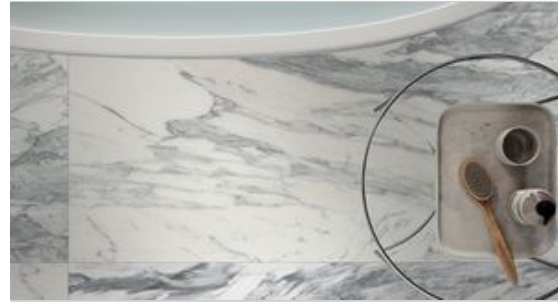

---

**PRODUCT**  
**ROYAL STONEWORKS 24X48 REGAL WHITE VEIN**  
**POLISHED**

---

Tile | 24"x48" | Porcelain

ROOM SCENES

## TECHNICAL DATA

CODE: QUSW-RW-6P  
NAME: Royal Stoneworks 24X48 Regal White Vein Polished  
SERIES: Royal Stoneworks  
SIZE: 24"x48"  
FINISH: Polished  
LOOK: Stone Look  
FAMILY: Tile  
TYPOLOGY: Porcelain  
EDGE: Rectified  
FROST RESISTANCE: Yes  
SHADE VARIATION: V3  
STYLE: Contemporary  
SUITABLE FOR: Indoor|Shower  
TYPE OF PIECE: Field Tile  
USE: Floor and Wall