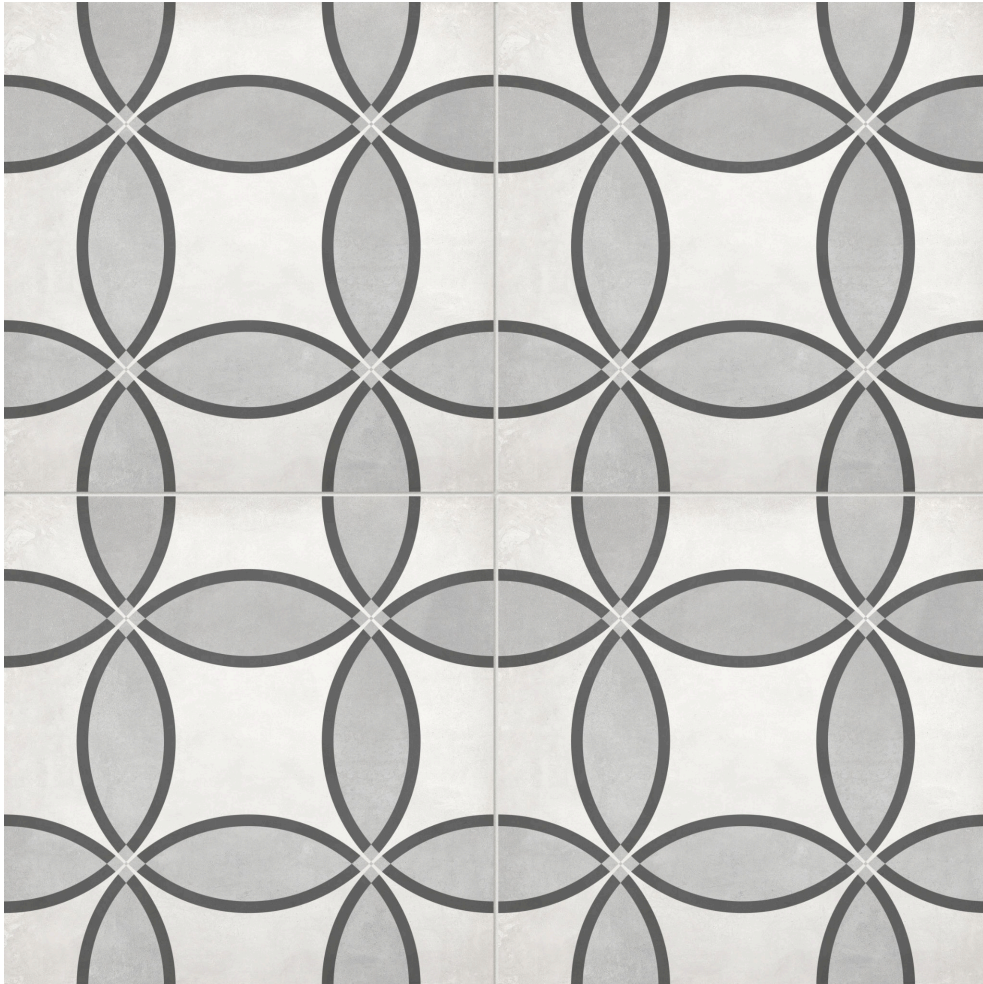

PRODUCT
FORM 8X8 ICE ZENITH

Tile | 8"x8" | Pressed Glazed Porcelain

TECHNICAL DATA

CODE: AC4500-07550

NAME: Form 8x8 Ice Zenith

SERIES: Form AC

SIZE: 8"x8"

FINISH: Matte

LOOK: Patterned Tiles

FAMILY: Tile

TPOLOGY: Pressed Glazed Porcelain

BREAKING STRENGTH: $\geq 310 \geq 1300$

CHEMICAL RESISTANCE: CLASS A

DCOF: ≥ 0.55

FROST RESISTANCE: Yes

PEI: 4

SHADE VARIATION: V2/V3/V4

SUITABLE FOR: Indoor| Outdoor

THICKNESS: 9mm

TYPE OF PIECE: Field Tile

USE: Floor and Wall

NOTES: This product is special order and cannot be cancelled, returned, or refunded.

PACKING