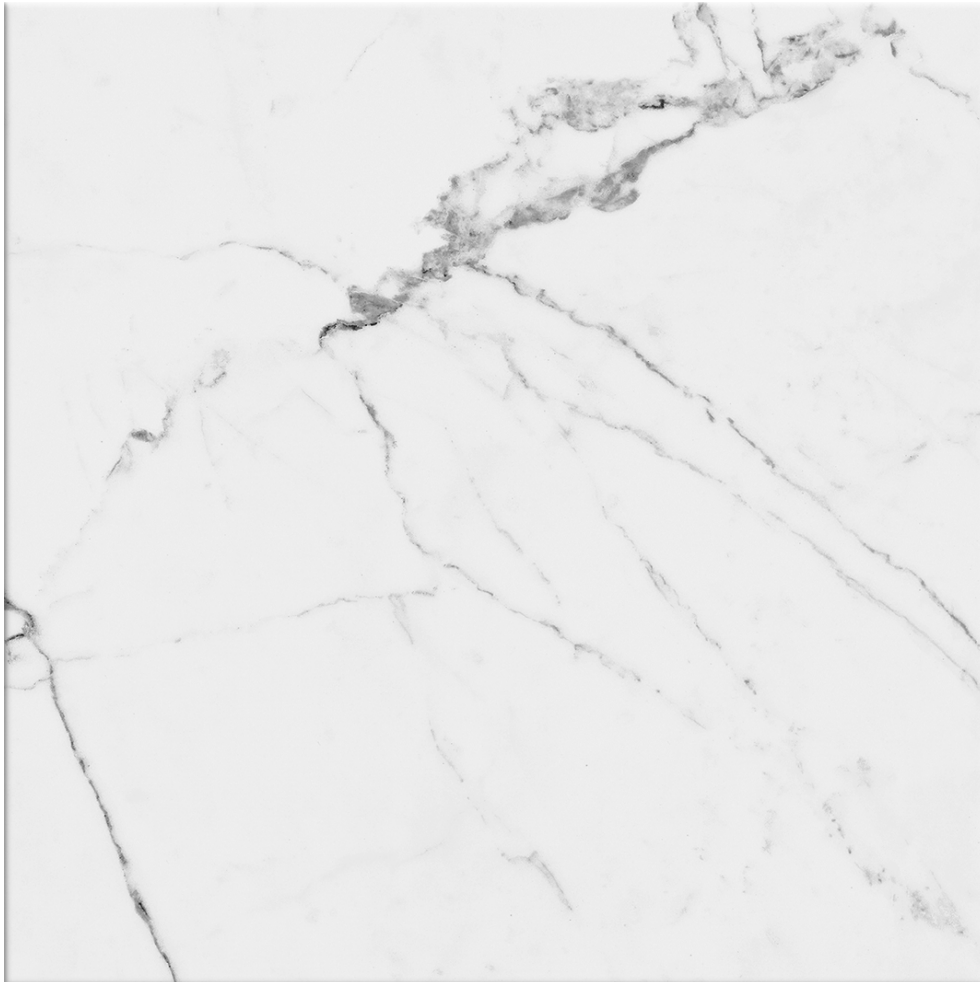

PRODUCT
OBSESSION 10X10 STATUARIO

Tile | 10"x10" | Glazed Porcelain

ROOM SCENES

TECHNICAL DATA

CODE: QUOB-ST-3
NAME: Obsession 10x10 Statuario
SERIES: Obsession
SIZE: 10"x10"
FINISH: Matt
LOOK: Marble Look
FAMILY: Tile
TYPOLOGY: Glazed Porcelain
BREAKING STRENGTH: ≥ 1300 N
CHEMICAL RESISTANCE: GA GLA GHA
DCOF: > 0.42
FROST RESISTANCE: Yes
MOHS: 6
PEI: 4
R VALUE: R9
SHADE VARIATION: V1
STAIN RESISTANCE: 5
STYLE: Classic
SUITABLE FOR: Backsplash|Indoor|Shower
THICKNESS: 9 mm
TYPE OF PIECE: Field Tile
USE: Floor and Wall
NOTES: 22 graphic variations