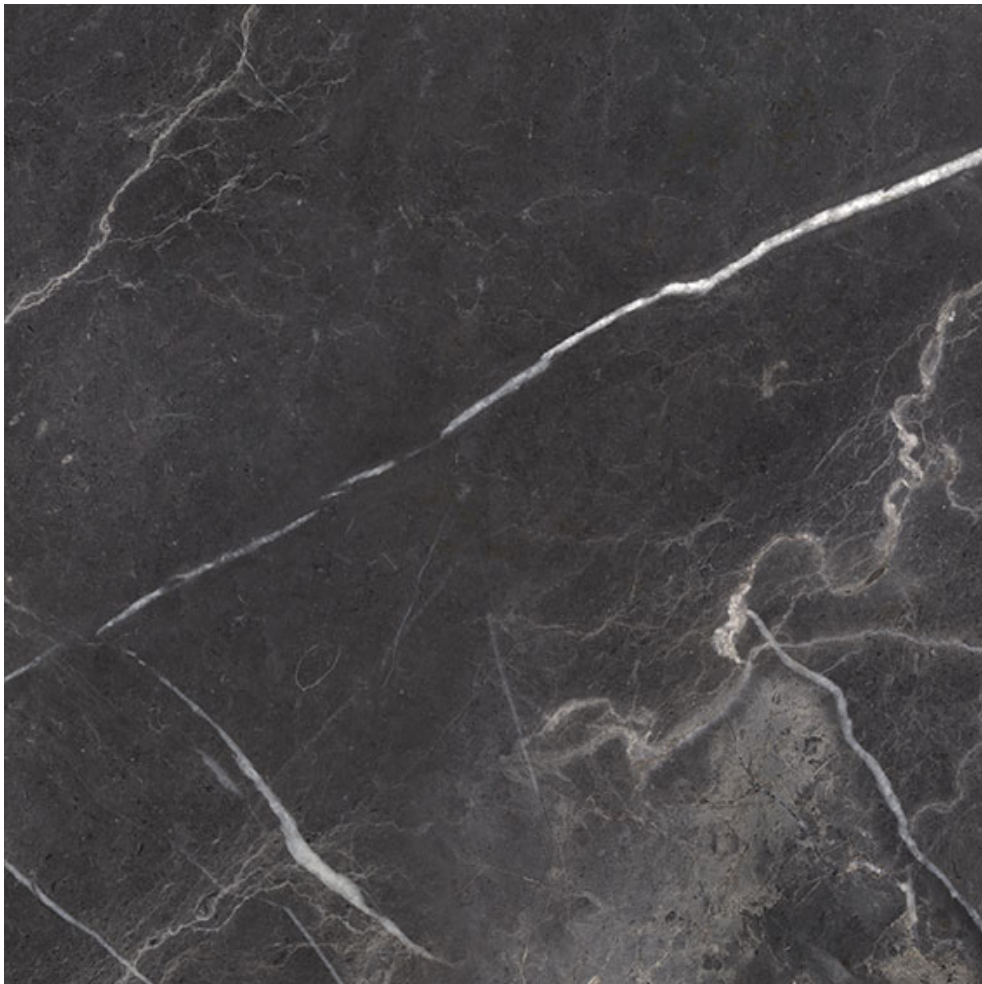

PRODUCT

ROYAL STONEWORKS 24X24 TUSCAN FORGE VEIN HONED

Tile | 24"x24" | Porcelain

TECHNICAL DATA

CODE: QUSW-TF-4H
NAME: Royal Stoneworks 24X24 Tuscan Forge Vein Honed
SERIES: Royal Stoneworks
SIZE: 24"x24"
FINISH: Honed
LOOK: Stone Look
FAMILY: Tile
TYPOLOGY: Porcelain
EDGE: Rectified
FROST RESISTANCE: Yes
SHADE VARIATION: V3
STYLE: Contemporary
SUITABLE FOR: Indoor|Shower
TYPE OF PIECE: Field Tile
USE: Floor and Wall