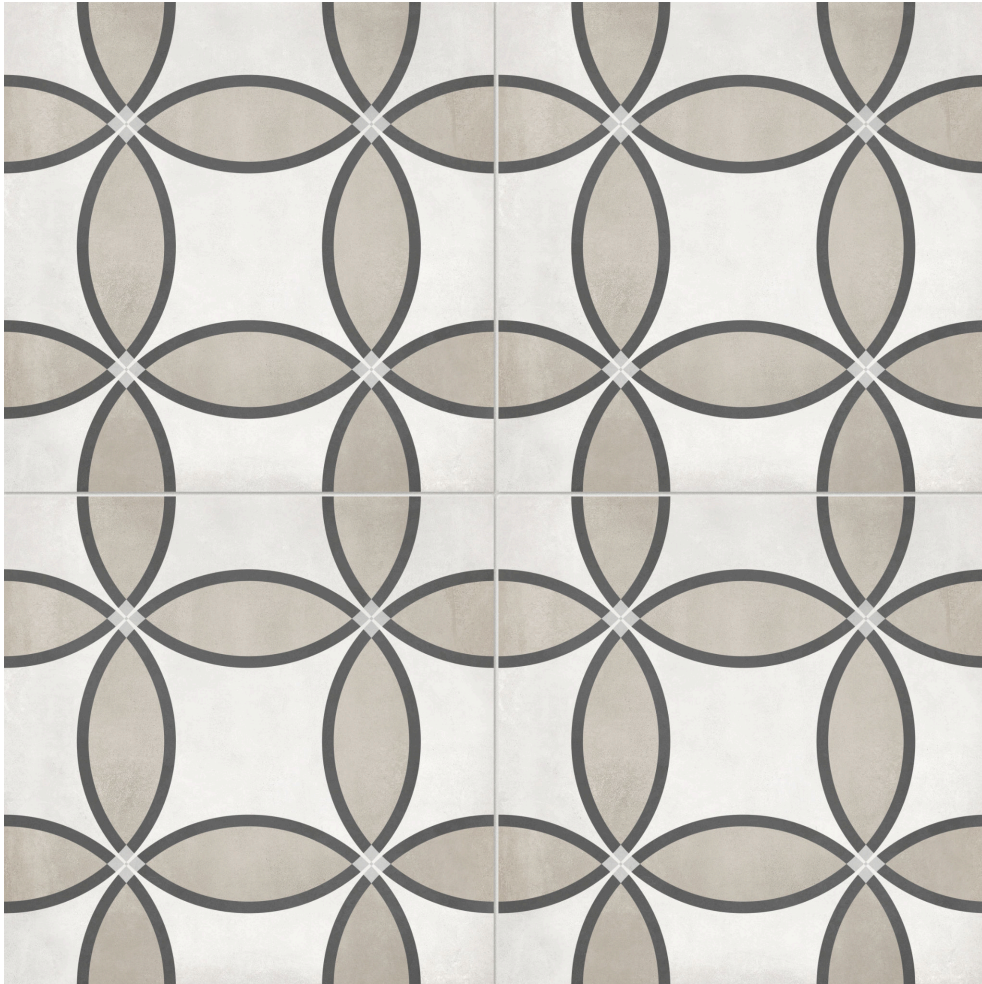

PRODUCT
FORM 8X8 SAND ZENITH

Tile | 8"x8" | Pressed Glazed Porcelain

TECHNICAL DATA

CODE: AC4500-07620

NAME: Form 8x8 Sand Zenith

SERIES: Form AC

SIZE: 8"x8"

FINISH: Matte

LOOK: Patterned Tiles

FAMILY: Tile

TPOLOGY: Pressed Glazed Porcelain

BREAKING STRENGTH: $\geq 310 \geq 1300$

CHEMICAL RESISTANCE: CLASS A

DCOF: ≥ 0.55

FROST RESISTANCE: Yes

PEI: 4

SHADE VARIATION: V2/V3/V4

SUITABLE FOR: Indoor| Outdoor

THICKNESS: 9mm

TYPE OF PIECE: Field Tile

USE: Floor and Wall

NOTES: This product is special order and cannot be cancelled, returned, or refunded.

PACKING