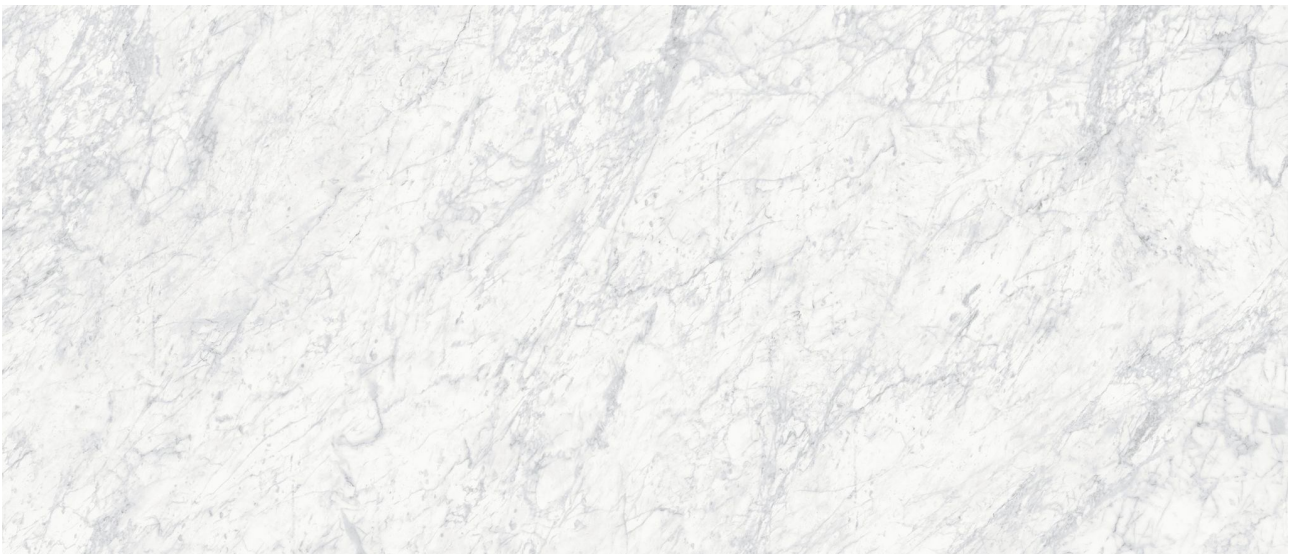

PRODUCT
ROYAL STONEWORKS 48X110 OLD WORLD BIANCO
HONED

Tile | 48"x110" | Sintered Slab

TECHNICAL DATA

CODE: QUSW-OW-2H
NAME: Royal Stoneworks 48X110 Old World Bianco Honed
SERIES: Royal Stoneworks
SIZE: 48"x110"
FINISH: Honed
LOOK: Stone Look
FAMILY: Tile
TYPOLOGY: Sintered Slab
EDGE: Rectified
FROST RESISTANCE: Yes
SHADE VARIATION: V3
STYLE: Contemporary
SUITABLE FOR: Indoor|Shower
TYPE OF PIECE: Field Tile
USE: Floor and Wall