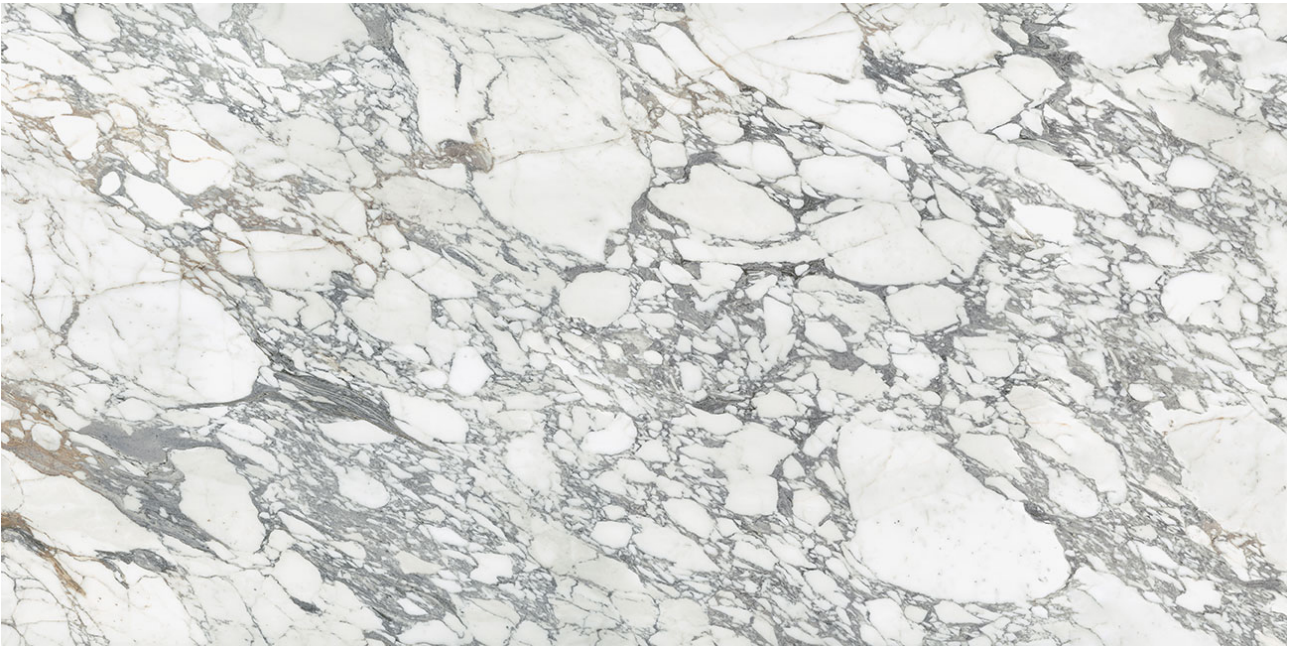

PRODUCT
ROYAL STONEWORKS 63X126 ITALIAN ARABESCATO
HONED

Tile | 63"x126" | Sintered Slab

TECHNICAL DATA

CODE: QUSW-IA-1H
NAME: Royal Stoneworks 63X126 Italian Arabescato Honed
SERIES: Royal Stoneworks
SIZE: 63"x126"
FINISH: Honed
LOOK: Stone Look
FAMILY: Tile
TYPOLOGY: Sintered Slab
EDGE: Rectified
FROST RESISTANCE: Yes
SHADE VARIATION: V3
STYLE: Contemporary
SUITABLE FOR: Indoor|Shower
TYPE OF PIECE: Field Tile
USE: Floor and Wall