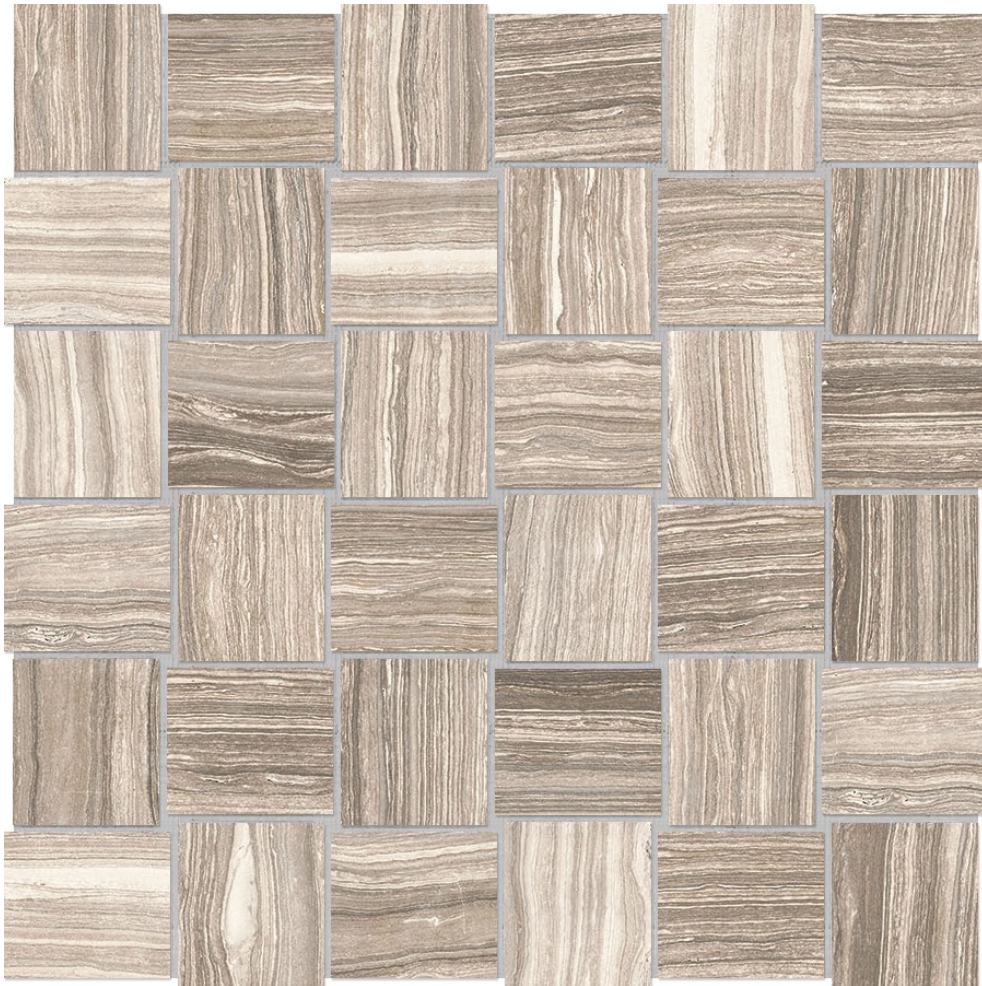

---

**PRODUCT**  
**2X2 CLAY BASKETWEAVE**

---

Tile | 12"x12" | Glazed Porcelain

## TECHNICAL DATA

CODE: AC4501-00830

NAME: 2x2 Clay Basketweave

SERIES: Eramosa

SIZE: 12"x12"

FINISH: Matt

LOOK: Marble Look

FAMILY: Tile

TPOLOGY: Glazed Porcelain

FROST RESISTANCE: Yes

MOSAIC TYPE: Mesh-Mounted

PEI: 4

STYLE: Contemporary

SUITABLE FOR: Indoor

TYPE OF PIECE: Mosaic

USE: Floor and Wall