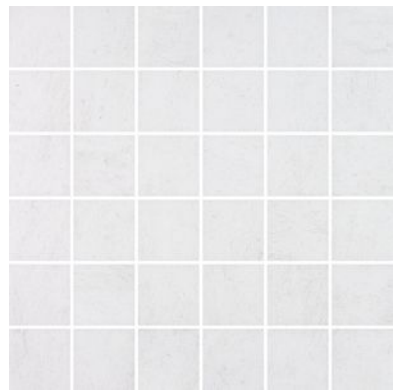

## SERIES CINQ

---

Concrete | Glazed Porcelain | Pressed Glazed Porcelain

Contemporary tiles in a palette of earthy colors.

PRODUCTS

**Cinq 13x13 Black**  
13"x13" | Pressed Glazed Porcelain

**Cinq 13x13 Grey**  
13"x13" | Pressed Glazed Porcelain

**Cinq 13x13 White**  
13"x13" | Pressed Glazed Porcelain

**Cinq 2x2 Black**  
12"x12" | Glazed Porcelain

**Cinq 2x2 Grey**  
12"x12" | Glazed Porcelain

**Cinq 2x2 White**  
12"x12" | Glazed Porcelain

**Cinq 8x10 Black**  
8"x10" | Pressed Glazed Porcelain