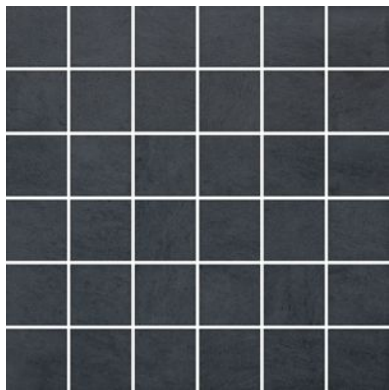

## SERIES CINQ

---

Concrete | Glazed Porcelain | Pressed Glazed Porcelain

Contemporary tiles in a palette of earthy colors.

PRODUCTS

**Cinq 13x13 Black**  
13"x13" | Pressed Glazed Porcelain

**Cinq 13x13 Grey**  
13"x13" | Pressed Glazed Porcelain

**Cinq 13x13 White**  
13"x13" | Pressed Glazed Porcelain

**Cinq 2x2 Black**  
12"x12" | Glazed Porcelain

**Cinq 2x2 Grey**  
12"x12" | Glazed Porcelain

**Cinq 2x2 White**  
12"x12" | Glazed Porcelain

**Cinq 8x10 Black**  
8"x10" | Pressed Glazed Porcelain

**Cinq 8x10 Grey**  
8"x10" | Pressed Glazed Porcelain

**Cinq 8x10 White**  
8"x10" | Pressed Glazed Porcelain

**Cinq 3x8 Black Bullnose**  
3"x8" | Glazed Porcelain

**Cinq 3x8 Grey Bullnose**  
3"x8" | Glazed Porcelain