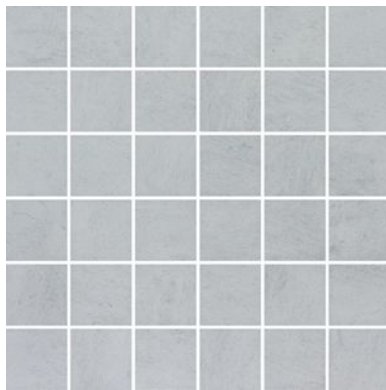

## SERIES CINQ

---

Concrete | Glazed Porcelain | Pressed Glazed Porcelain

Contemporary tiles in a palette of earthy colors.

PRODUCTS

**Cinq 13x13 Black**  
13"x13" | Pressed Glazed Porcelain

**Cinq 13x13 Grey**  
13"x13" | Pressed Glazed Porcelain

**Cinq 13x13 White**  
13"x13" | Pressed Glazed Porcelain

**Cinq 2x2 Black**  
12"x12" | Glazed Porcelain

**Cinq 2x2 Grey**  
12"x12" | Glazed Porcelain

**Cinq 2x2 White**  
12"x12" | Glazed Porcelain

**Cinq 8x10 Black**  
8"x10" | Pressed Glazed Porcelain