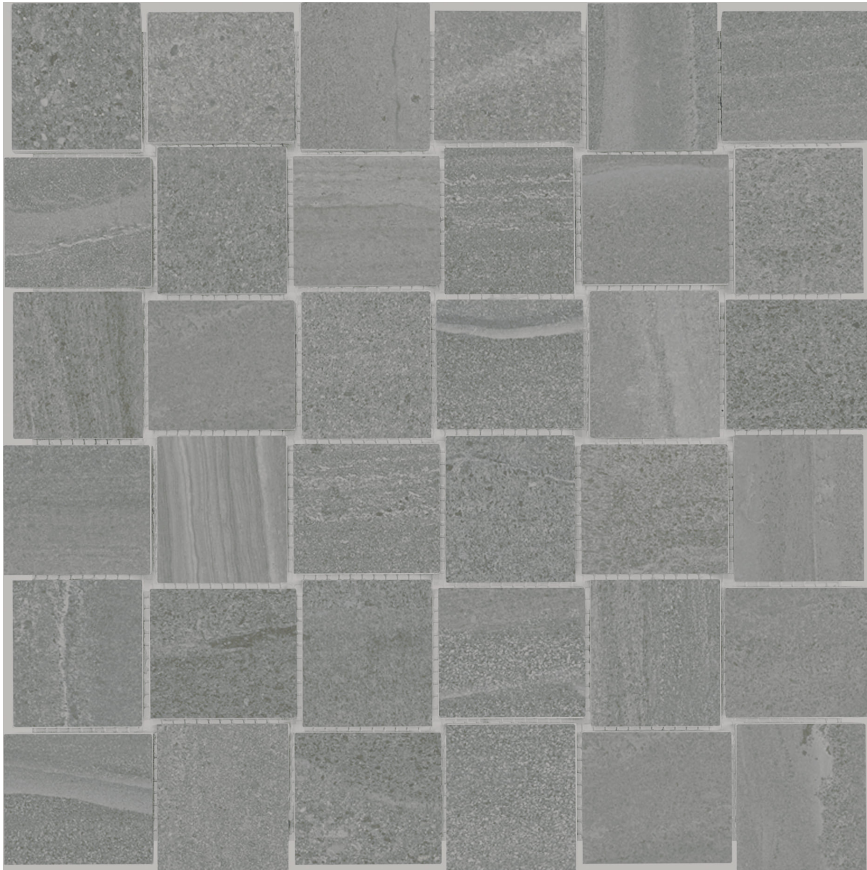

---

**PRODUCT**  
**DAVENPORT 2X2 MICA**

---

Tile | 12"x12" | Pressed Glazed Porcelain

## TECHNICAL DATA

CODE: AC4501-00810  
NAME: Davenport 2x2 Mica  
SERIES: Davenport  
SIZE: 12"x12"  
FINISH: Matte  
LOOK: Stone Look  
FAMILY: Tile  
TYPOLOGY: Pressed Glazed Porcelain  
BREAKING STRENGTH:  $\geq 350 \geq 1500$   
CHEMICAL RESISTANCE: CLASS B/CLASS A  
DCOF:  $\geq 0.50$   
FROST RESISTANCE: Yes  
PEI: 4  
SHADE VARIATION: V3  
SUITABLE FOR: Indoor| Outdoor  
THICKNESS: 8.4mm  
TYPE OF PIECE: Mosaic  
USE: Floor and Wall  
NOTES: This product is special order and cannot be cancelled, returned, or refunded.