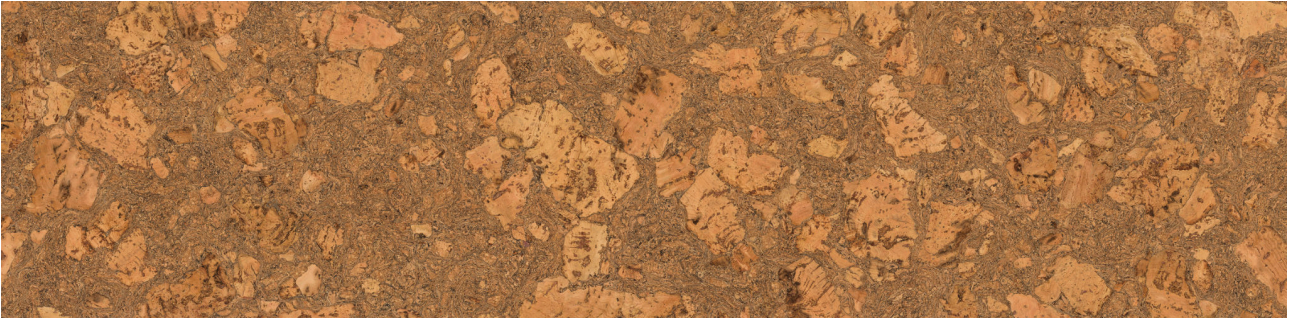

PRODUCT
CORK CLICK CAPRI

Waterproof Flooring | 12"x48,6" | HDF

DETAILS

ROOM SCENES

TECHNICAL DATA

CODE: LCCORK202009
NAME: Cork Click Capri
SERIES: True Earth Cork Click
SIZE: 12"x48,6"
FINISH: Matt
LOOK: Wood Look
FAMILY: Waterproof Flooring
TYPOLOGY: HDF
CLICK SYSTEM: UNICLIC system
COMMERCIAL WARRANTY: Class 33
CORE BOARD THICKNESS: 7 mm
PAD THICKNESS: 1 mm
PAD TYPE: Cork Underlayment
RESIDENTIAL WARRANTY: Class 23
STYLE: Contemporary
SUITABLE FOR: Indoor
SURFACE TEXTURE: Cork
TYPE OF PIECE: Field Tile
TOTAL THICKNESS: 10 mm
USE: Floor only
NOTES: These SKUs are special order and take approximately two weeks to deliver